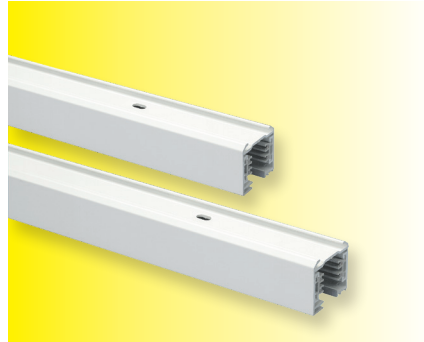

Euro-Track 3.0

EURO-TRACK Schiene 1m
EURO-TRACK Rail 1m

3-Phase, 230-400 Volt, 16 A, Alu-Cu,
1000x36x35mm

Art.Nr./Nr. Art.

71011 weiss / blanc
71011B schwarz / noir

EURO-TRACK Schiene 2m
EURO-TRACK Rail 2m