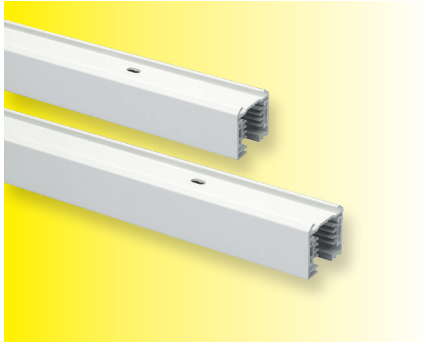

Euro-Track 3.0

EURO-TRACK Schiene 1m
EURO-TRACK Rail 1m

3-Phase, 230-400 Volt, 16 A, Alu-Cu,
1000x36x35mm

Art.Nr./Nr. Art.

71011 weiss / blanc
71011B schwarz / noir

EURO-TRACK Schiene 2m
EURO-TRACK Rail 2m