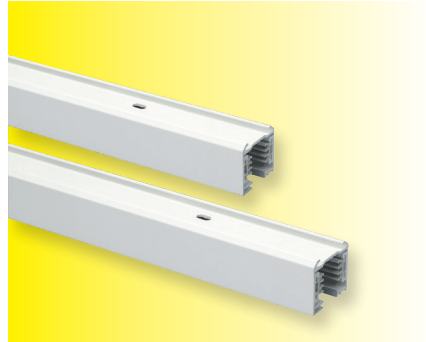

Euro-Track DALI

EURO-TRACK DALI Schiene 1m
EURO-TRACK DALI Rail 1m

3-Phase, 230-400 Volt, 16 A, Alu-Cu,
1000x36x35mm

Art.Nr./Nr. Art.

71011DALI [weiss / blanc](#)

EURO-TRACK DALI Schiene 2m
EURO-TRACK DALI Rail 2m