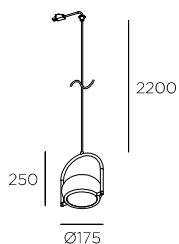

Deltatrack Coco Single Large Cable