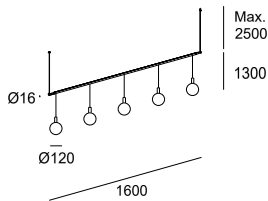

Tubs Modular Track With 5 Spheres

BODY MAT	DIF MAT		50000h	3		
AL	PMMA		L80 B20	MacAdam		360°