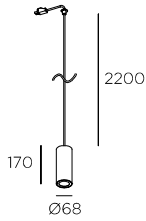

GU10 | W Max. 8

Body **Ring**

- | | |
|-------|-------|
| 05 ● | 23 ● |
| 14 ○ | 05 ● |
| DL ●* | DL ●* |

Code

- 71-8475-05-23**
71-8475-14-05
71-8475-DL-DL

Deltatrack Pipe 170mm Large Cable

- 14 Weiß Bianco
- 05 Schwarz Nero
- 23 Gold Oro
- DL* Gold Oro