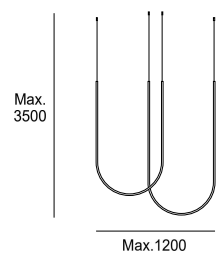

Tubs Modular Double Arch

BODY MAT	DIF MAT		50000h	3		
AL	PMMA		L80 B20	MacAdam		360°

LED | K 3000 | CRI 90 | W Total 82 | Real Lm 6118

- 05 Schwarz Nero
- M1 Opalweiß Bianco opalino

10-50 mm

87 × 244 mm (00-A072)
108 × 314 mm (00-A073)

18 mm

	Structure	Difussor	Code
	ON-OFF 220-240V	05 ● M1 ○	00-A072-05-M1
	DALI 100-240V	05 ● M1 ○	00-A073-05-M1
	ON-OFF 100-240V	05 ● M1 ○	00-A074-05-M1
	DALI 100-240V	05 ● M1 ○	00-A075-05-M1