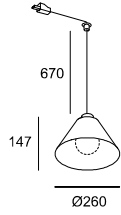

Deltatrack Conic Short Cable

BODY MAT	DIF MAT		
ST	PMMA		

E27 | W Max. 15

- 05 Schwarz Nero
- DN Mattgold Oro opaco

Structure

Body

Code

05 ●	05 ●
05 ●	DN ●

00-8412-05-05
00-8412-05-DN

Smart Compatible-Zub. / Access. Smart Compatible

E27 RGBW Wi-Fi light bulb Light For Life

71-8219-00-00