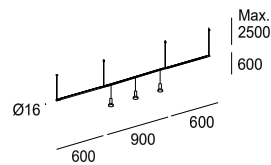

Tubs Modular Lineal & track With 3 Pendants with Honeycomb

BODY MAT	DIF MAT		50000h	3		
AL	PMMA		L80 B20	MacAdam		360°