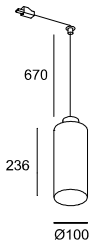

Deltatrack Cylindrical ø100mm Short Cable

BODY MAT	DIF MAT		
ST	GLA		

E27 | W Max. 15

- 05 Schwarz Nero
- 12 Rauchgrau Fumé

Structure   **Body**

05 	12

Code

00-8414-05-12