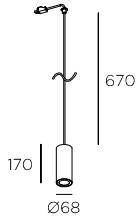

GU10 | W Max. 8

Body   **Ring**

05 ●	23 ●
14 ○	05 ●
DL ●*	DL ●*

Code

1. **71-8475-05-23**
   71-8475-14-05
   71-8475-DL-DL

Deltatrack Pipe 170mm Large Cable