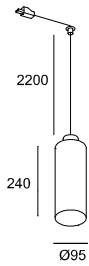

GU10 TW Wi-Fi light bulb Light For Life	71-8220-00-00
---	----------------------

Deltatrack Cylindrical ø95mm Short Cable

BODY MAT	DIF MAT		
ST	PMMA		

E27 | W Max. 15

- 05 Schwarz Nero
- DN Mattgold Oro opaco

Structure **Body**

- | | |
|--|--|
| 05 | 05 |
| 05 | DN |

Code

00-8410-05-05
00-8410-05-DN

Deltatrack Cylindrical ø95mm Large Cable

BODY MAT	DIF MAT		
ST	PMMA		

E27 | W Max. 15

- 05 Schwarz Nero
- DN Mattgold Oro opaco