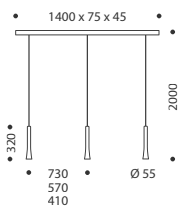

220-240 V AC | 50-60 Hz | 34,5 V DC | 1x/2x/3x 300 mA

1,0 kg | 4,1 kg | 6,4 kg

Pendelleuchte

Kürzbar
Abhängung auf Anfrage bis 5 m
erhältlich

Metall, Glas

Pendant luminaire

Can be shortened
Suspension available up to 5 m on
request

Metal, glass

LED | 2700 K | 1x 1350 lm | 11,2 W | CRI >90

LED | 2700 K | 2x 1350 lm | 22,4 W | CRI >90

LED | 2700 K | 3x 1350 lm | 33,6 W | CRI >90

Kopf Head	1-flg. Single	2-flg. Double	3-flg. Triple
Pearl silver Pearl silver	42-861-11-06	42-861-21-06	42-861-31-06
Satin copper Satin copper	42-861-11-15	42-861-21-15	42-861-31-15
Atlantic blue Atlantic blue	42-861-11-38	42-861-21-38	42-861-31-38
Patagonia spring Patagonia spring	42-861-11-36	42-861-21-36	42-861-31-36
Red velvet Red velvet	42-861-11-25	42-861-21-25	42-861-31-25
Brazilian brown Brazilian brown	42-861-11-41	42-861-21-41	42-861-31-41
Espresso Espresso	42-861-11-48	42-861-21-48	42-861-31-48
Schwarz matt Matt black	42-861-11-23	42-861-21-23	42-861-31-23
Weiß matt * Matt white *	42-861-11-21	42-861-21-21	42-861-31-21

Am 2-flg. und 3-flg. Baldachin können die Pendel in drei verschiedenen Abständen zueinander montiert werden.

On the 2-light and 3-light canopy, the pendants can be mounted at three different distances from each other.

Mehrfachbaldachine immer Aluminium gebürstet, außer * = Baldachin Weiß matt. Die schmalen Stirnseiten der Mehrfachbaldachine sind immer Weiß matt.

Multiple canopies always brushed aluminium, except * = canopy white matt. The narrow front sides of the multiple canopies are always matt white.