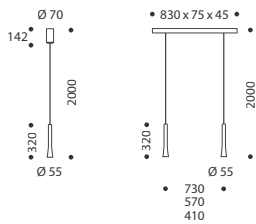

Leuchte
des Jahres 2016