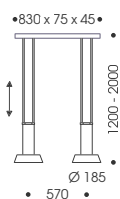

220-240 V AC | 50-60 Hz | 24 V DC

5,7 kg | 8,5 kg