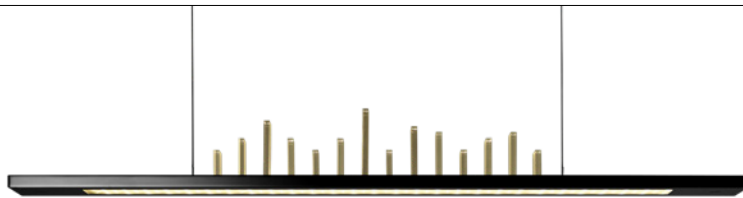

ÜBERSICHT OVERVIEW

LED

PALÃO
98