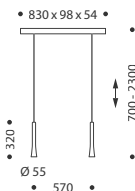

220-240 V AC | 50-60 Hz | 34,5 V DC | 2x/3x 300 mA

5,5 kg | 8,7 kg

Typ Type	Farbe Colour	2-flg. Double	3-flg. Triple
Korpus Body	Weiß matt Matt white	63-506-21-21	63-506-31-21
	Schwarz matt Matt black	63-506-21-23	63-506-31-23
Abdeckung Cover	Chrom Chrome	62-506-10-05	62-506-20-05
	Aluminium gebürstet Brushed aluminium	62-506-10-12	62-506-20-12
	Weiß matt Matt white	62-506-10-21	62-506-20-21
	Schwarz matt Matt black	62-506-10-23	62-506-20-23

LED | 2700 K | 1350 lm | 11,2 W | CRI >90

Kopf Head	Artikel Item	Kopf Head	Artikel Item	Kopf Head	Artikel Item
Pearl silver	42-861-50-06	Patagonia spring	42-861-50-36	Espresso	42-861-50-48
Pearl silver		Patagonia spring		Espresso	
Satin copper	42-861-50-15	Red velvet	42-861-50-25	Schwarz matt	42-861-50-23
Satin copper		Red velvet		Matt black	
Atlantic blue	42-861-50-38	Brazilian brown	42-861-50-41	Weiß matt	42-861-50-21
Atlantic blue		Brazilian brown		Matt white