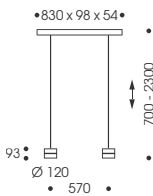

CASAMBI
ON BOARD

BERÜHRUNGS-
DIMMER

LICHTANTEILE
UP / DOWN
STEUERBAR

TUNABLE
WHITE

UNSICHTBARE
HÖHENVER-
STELLUNG

MESH
CONTROL

PRODUKT-
FAMILIE

Chrom | Weiß
Chrome | White

Aluminium geb. | Weiß
Br. aluminium | White

Weiß | Weiß
White | White

Schwarz | Schwarz
Black | Black

2-FLG. | 3-FLG. DOUBLE | TRIPLE

Modulare Pendelleuchte

Höhenverstellbar
Abhängung auf Anfrage bis 5 m erhältlich

Für einen Baldachin je 1x Korpus und 1x
Abdeckung separat bestellen
Pendelmodul 2x oder 3x separat bestellen

Metall, Kunstglas, Kunststoff

Modular pendant luminaire

Height adjustable
Suspension available up to 5 m on request

For one canopy, order 1x body and 1x cover
each separately
Order pendant module 2x or 3x separately

Metal, synthetic glass, plastic

Baldachin Stirnseite
Canopy end face

TUDOR S

TUDOR M

220-240 V AC | 50-60 Hz | 24 V DC

5,7 kg | 6,1 kg

TUDOR S

TUDOR M

220-240 V AC | 50-60 Hz | 24 V DC

8,9 kg | 9,5 kg

Typ Type	Farbe Colour	60 VA | 2-flg. Double	96 VA | 3-flg. Triple
Korpus Body	Weiß matt Matt white	63-506-34-21	63-506-44-21
	Schwarz matt Matt black	63-506-34-23	63-506-44-23
Abdeckung Cover	Chrom Chrome	62-506-10-05	62-506-20-05
	Aluminium gebürstet Brushed aluminium	62-506-10-12	62-506-20-12
	Weiß matt Matt white	62-506-10-21	62-506-20-21
	Schwarz matt Matt black	62-506-10-23	62-506-20-23

LED | 2200-5000 K | TUDOR S: 1350 lm | TUDOR M: 1300 lm | 22 W | CRI >90

Kopf Head	TUDOR S	TUDOR M
Weiß matt (Creme RAL 9001) Matt white (Creme RAL 9001)	T42-864-52-21/21	T42-864-53-21/21
Grau matt Matt grey	T42-864-52-45/45	T42-864-53-45/45
Schwarz matt | Innen Blattgold Matt black | Gold-leaf inside	T42-864-52-23/10	T42-864-53-23/10
Rot matt Matt red	T42-864-52-25/25	T42-864-53-25/25
Champagner Champagne	T42-864-52-42/42	T42-864-53-42/42

Weiß matt
Matt white