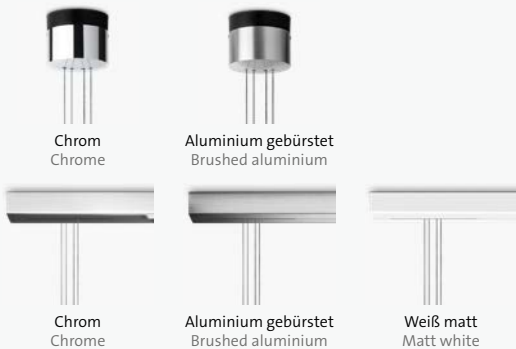

CASAMBI
ON BOARD

GESTEN-
STEUERUNG

LICHTANTEILE
UP / DOWN
STEUERBAR

TUNABLE
WHITE

MESH
CONTROL

PRODUKT-
FAMILIE

PENDELLEUCHTEN

Chrom
Chrome

Aluminium gebürstet
Brushed aluminium

Chrom
Chrome

Aluminium gebürstet
Brushed aluminium

Weiß matt
Matt white

Pendelleuchte

Höhenverstellbar
Kürzbar
Abhängung auf Anfrage bis 5 m
erhältlich

Aluminium, Glas

Pendant luminaire

Height adjustable
Can be shortened
Suspension available up to 5 m on
request

Aluminium, glass

LED | 2200-5000 K | 1x 1150 lm | 22 W | CRI >90

LED | 2200-5000 K | 2x 1150 lm | 44 W | CRI >90

LED | 2200-5000 K | 3x 1150 lm | 66 W | CRI >90

100-240 V AC | 50-60 Hz | 24 V DC 1,1 kg

220-240 V AC | 50-60 Hz | 24 V DC 4,7 kg | 7,1 kg

Kopf Head	1-flg. Single	2-flg. Double	3-flg. Triple
Chrom * Chrome *	G42-931-16-05	G42-931-26-05	G42-931-36-05
Aluminium gebürstet Brushed aluminium	G42-931-17-12	G42-931-27-12	G42-931-37-12
Weiß glänzend Bright white	G42-931-17-20		
Weiß glänzend ** Bright white **		G42-931-28-20	G42-931-38-20
Satin copper Satin copper	G42-931-17-15	G42-931-27-15	G42-931-37-15
Brazilian brown Brazilian brown	G42-931-17-41	G42-931-27-41	G42-931-37-41
Espresso Espresso	G42-931-17-48	G42-931-27-48	G42-931-37-48
Purple grey Purple grey	G42-931-17-49	G42-931-27-49	G42-931-37-49

Baldachin immer Aluminium gebürstet, außer: * Baldachin Chrom, ** Baldachin Weiß matt.
Die schmalen Stirnseiten der Mehrfachbaldachine sind immer Weiß matt.
Canopy always brushed aluminium, except: * canopy chrome, ** canopy matt white.
The narrow front sides of the multiple canopies are always matt white.