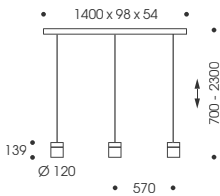

CASAMBI
ON BOARD

BERÜHRUNGS-
DIMMER

LICHTANTEILE
UP / DOWN
STEUERBAR

TUNABLE
WHITE

UNSICHTBARE
HÖHENVER-
STELLUNG

MESH
CONTROL

PRODUKT-
FAMILIE

Chrom | Weiß
Chrome | White

Aluminium geb. | Weiß
Br. aluminium | White

Weiß | Weiß
White | White

Schwarz | Schwarz
Black | Black

2-FLG. | 3-FLG. DOUBLE | TRIPLE

Modulare Pendelleuchte

Höhenverstellbar
Abhängung auf Anfrage bis 5 m erhältlich

Für einen Baldachin je 1x Korpus und 1x
Abdeckung separat bestellen
Pendelmodul 2x oder 3x separat bestellen

Metall, Kunstglas, Kunststoff

Modular pendant luminaire

Height adjustable
Suspension available up to 5 m on request

For one canopy, order 1x body and 1x cover
each separately
Order pendant module 2x or 3x separately

Metal, synthetic glass, plastic

Baldachin Stirnseite
Canopy end face

TUDOR S

TUDOR M

220-240 V AC | 50-60 Hz | 24 V DC

5,7 kg | 6,1 kg

TUDOR S

TUDOR M

220-240 V AC | 50-60 Hz | 24 V DC

8,9 kg | 9,5 kg

Typ Type	Farbe Colour	60 VA | 2-flg. Double	96 VA | 3-flg. Triple
Korpus Body	Weiß matt Matt white	63-506-34-21	63-506-44-21
	Schwarz matt Matt black	63-506-34-23	63-506-44-23
Abdeckung Cover	Chrom Chrome	62-506-10-05	62-506-20-05
	Aluminium gebürstet Brushed aluminium	62-506-10-12	62-506-20-12
	Weiß matt Matt white	62-506-10-21	62-506-20-21
	Schwarz matt Matt black	62-506-10-23	62-506-20-23

LED | 2200-5000 K | TUDOR S: 1350 lm | TUDOR M: 1300 lm | 22 W | CRI >90

Kopf Head	TUDOR S	TUDOR M
Weiß matt (Creme RAL 9001) Matt white (Creme RAL 9001)	T42-864-52-21/21	T42-864-53-21/21
Grau matt Matt grey	T42-864-52-45/45	T42-864-53-45/45
Schwarz matt | Innen Blattgold Matt black | Gold-leaf inside	T42-864-52-23/10	T42-864-53-23/10
Rot matt Matt red	T42-864-52-25/25	T42-864-53-25/25
Champagner Champagne	T42-864-52-42/42	T42-864-53-42/42

Weiß matt
Matt white