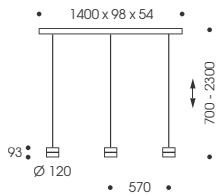

CASAMBI
ON BOARD

BERÜHRUNGS-
DIMMER

LICHTANTEILE
UP / DOWN
STEUERBAR

TUNABLE
WHITE

UNSICHTBARE
HÖHENVER-
STELLUNG

MESH
CONTROL

PRODUKT-
FAMILIE

Chrom | Weiß
Chrome | White

Aluminium geb. | Weiß
Br. aluminium | White

Weiß | Weiß
White | White

Schwarz | Schwarz
Black | Black

2-FLG. | 3-FLG. DOUBLE | TRIPLE

Modulare Pendelleuchte

Höhenverstellbar
Abhängung auf Anfrage bis 5 m erhältlich

Für einen Baldachin je 1x Korpus und 1x
Abdeckung separat bestellen
Pendelmodul 2x oder 3x separat bestellen

Metall, Kunstglas, Kunststoff

Modular pendant luminaire

Height adjustable
Suspension available up to 5 m on request

For one canopy, order 1x body and 1x cover
each separately
Order pendant module 2x or 3x separately

Metal, synthetic glass, plastic

Baldachin Stirnseite
Canopy end face

TUDOR S

TUDOR M

220-240 V AC | 50-60 Hz | 24 V DC

5,7 kg | 6,1 kg

TUDOR S

TUDOR M

220-240 V AC | 50-60 Hz | 24 V DC

8,9 kg | 9,5 kg

Typ Type	Farbe Colour	60 VA | 2-flg. Double	96 VA | 3-flg. Triple
Korpus Body	Weiß matt Matt white	63-506-34-21	63-506-44-21
	Schwarz matt Matt black	63-506-34-23	63-506-44-23
Abdeckung Cover	Chrom Chrome	62-506-10-05	62-506-20-05
	Aluminium gebürstet Brushed aluminium	62-506-10-12	62-506-20-12
	Weiß matt Matt white	62-506-10-21	62-506-20-21
	Schwarz matt Matt black	62-506-10-23	62-506-20-23

LED | 2200-5000 K | TUDOR S: 1350 lm | TUDOR M: 1300 lm | 22 W | CRI >90

Kopf Head	TUDOR S	TUDOR M
Weiß matt (Creme RAL 9001) Matt white (Creme RAL 9001)	T42-864-52-21/21	T42-864-53-21/21
Grau matt Matt grey	T42-864-52-45/45	T42-864-53-45/45
Schwarz matt | Innen Blattgold Matt black | Gold-leaf inside	T42-864-52-23/10	T42-864-53-23/10
Rot matt Matt red	T42-864-52-25/25	T42-864-53-25/25
Champagner Champagne	T42-864-52-42/42	T42-864-53-42/42

Weiß matt
Matt white