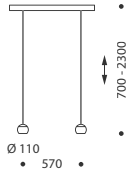

220-240 V AC | 50-60 Hz | 34,5 V DC | 2x 300 mA

5,5 kg