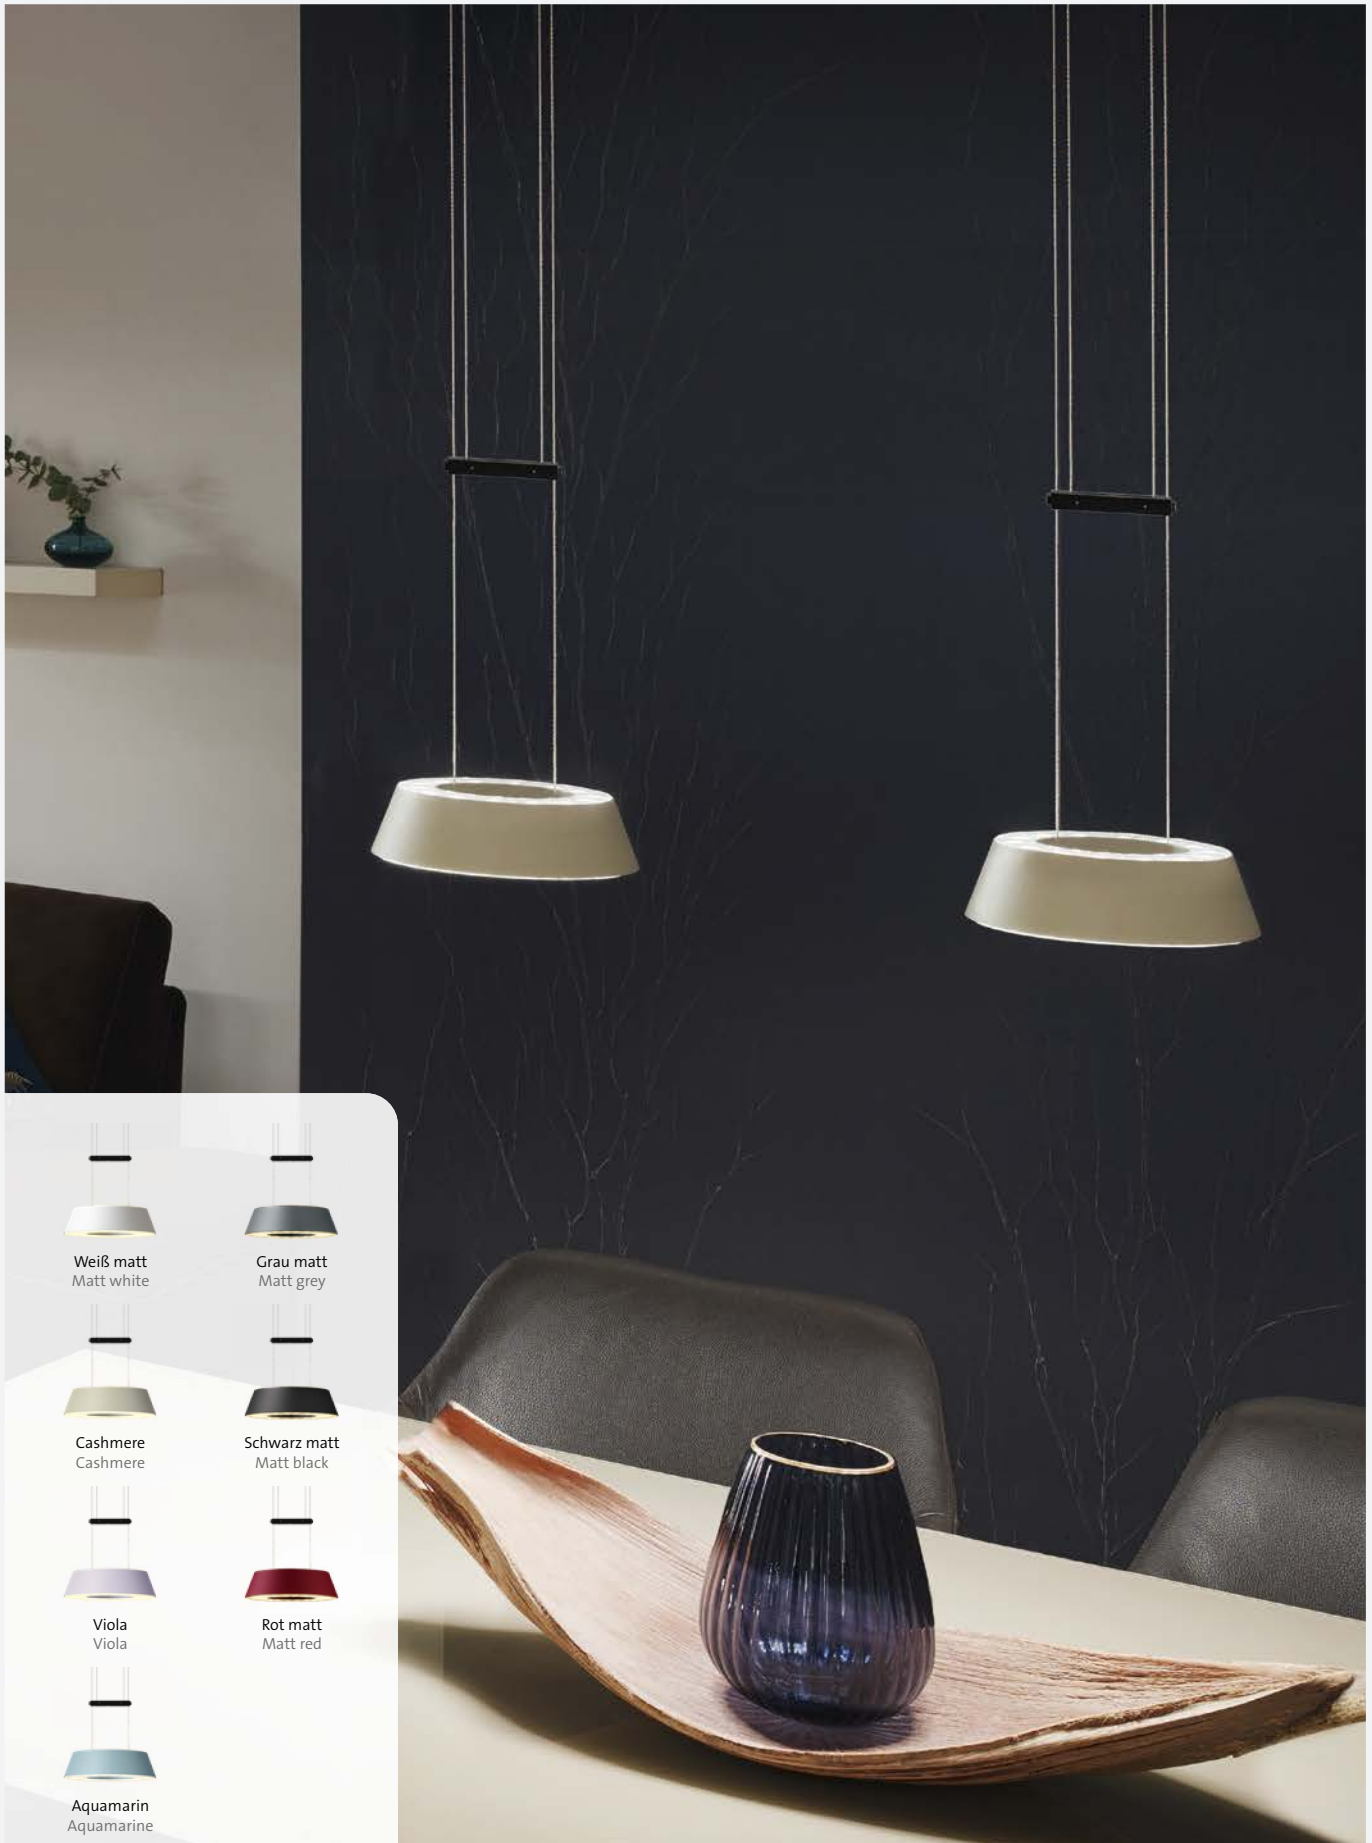

GLANCE

Design: Ottenwälder und Ottenwälder

Weiß matt Matt white	Grau matt Matt grey
Cashmere Cashmere	Schwarz matt Matt black
Viola Viola	Rot matt Matt red
Aquamarin Aquamarine