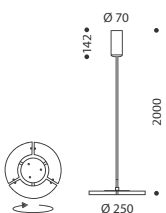

100-240 V AC | 50-60 Hz | 24 V DC 2,5 kg