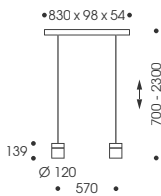

TUDOR M

220-240 V AC | 50-60 Hz | 24 V DC

5,7 kg | 6,1 kg

TUDOR S