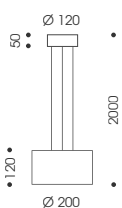

100-240 V AC | 50-60 Hz | 24 V DC

2,7 kg

LED | 2200-5000 K | 1000 lm | 18 W | CRI >90

Baldachin Canopy	Kopf Head	Artikel Item
Schwarz matt Matt black	Schwarz matt | Innen Blattgold Matt black | Gold-leaf inside	G42-886-20-23/10
Chrom Chrome	Weiß matt (Creme, RAL 9001) Matt white (Creme, RAL 9001)	G42-886-20-23/10
	Grau matt Matt grey	G42-886-20-23/10
	Rot matt Matt red	G42-886-20-23/10
	Champagner Champagne	G42-886-20-23/10

Untere Abdeckplatte des Baldachins immer Schwarz glänzend.
Lower cover plate of the canopy always bright black.