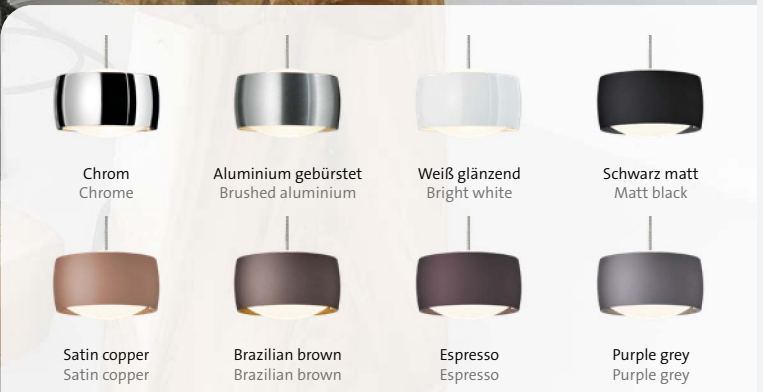

GRACE

Design: Ralf Keferstein
Überarbeitung Baldachin: OLIGO
Reworking of the canopy: OLIGO