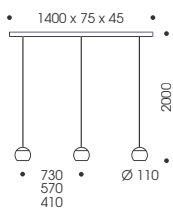

220-240 V AC | 50-60 Hz | 34,5 V DC | 1x/2x/3x 300 mA

0,8 kg | 3,5 kg | 5,5 kg

LED | 2700 K | 1x 1050 lm | 11,2 W | CRI >90

LED | 2700 K | 2x 1050 lm | 22,4 W | CRI >90

LED | 2700 K | 3x 1050 lm | 33,6 W | CRI >90

Haube Cap	Schirm Shade	1-flg. Single	2-flg. Double	3-flg. Triple
Chrom Chrome	Satiniert Satin	42-880-14-05/03	42-880-27-05/03	42-880-34-05/03
	Diamandgrau glzd. Bright diamond grey	42-880-14-05/44	42-880-27-05/44	42-880-34-05/44
	Orange glänzend Bright orange	42-880-14-05/29	42-880-27-05/29	42-880-34-05/29
Chrom matt Matt chrome	Satiniert Satin	42-880-15-06/03	42-880-26-06/03	42-880-35-06/03
	Tabak glänzend Bright tobacco	42-880-15-06/40	42-880-26-06/40	42-880-35-06/40
	Gold glänzend Bright gold	42-880-15-06/08	42-880-26-06/08	42-880-35-06/08

Am 2-flg. und 3-flg. Baldachin können die Pendel in drei verschiedenen Abständen zueinander montiert werden.
On the 2-light and 3-light canopy, the pendants can be mounted at three different distances from each other.

Die Farbe von Baldachin und Haube korrespondieren jeweils. Die schmalen Stirnseiten der Mehrfachbaldachine sind immer Weiß matt. Diamand, Tabak und Gold mit Kristalleisdekor.
The colour of the canopy and cap correspond to each other. The narrow end faces of the multiple canopies are always matt white. Diamond, tobacco and gold with crystal ice decoration.