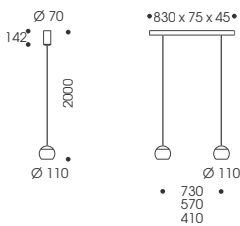

220-240 V AC | 50-60 Hz | 34,5 V DC | 1x/2x/3x 300 mA

0,8 kg | 3,5 kg | 5,5 kg

LED | 2700 K | 1x 1050 lm | 11,2 W | CRI >90

LED | 2700 K | 2x 1050 lm | 22,4 W | CRI >90

LED | 2700 K | 3x 1050 lm | 33,6 W | CRI >90

Haube Cap	Schirm Shade	1-flg. Single	2-flg. Double	3-flg. Triple
Chrom Chrome	Satiniert Satin	42-880-14-05/03	42-880-27-05/03	42-880-34-05/03
	Diamandgrau glzd. Bright diamond grey	42-880-14-05/44	42-880-27-05/44	42-880-34-05/44
	Orange glänzend Bright orange	42-880-14-05/29	42-880-27-05/29	42-880-34-05/29
Chrom matt Matt chrome	Satiniert Satin	42-880-15-06/03	42-880-26-06/03	42-880-35-06/03
	Tabak glänzend Bright tobacco	42-880-15-06/40	42-880-26-06/40	42-880-35-06/40
	Gold glänzend Bright gold	42-880-15-06/08	42-880-26-06/08	42-880-35-06/08

Am 2-flg. und 3-flg. Baldachin können die Pendel in drei verschiedenen Abständen zueinander montiert werden.
On the 2-light and 3-light canopy, the pendants can be mounted at three different distances from each other.

Die Farbe von Baldachin und Haube korrespondieren jeweils. Die schmalen Stirnseiten der Mehrfachbaldachine sind immer Weiß matt. Diamand, Tabak und Gold mit Kristalleisdekor.
The colour of the canopy and cap correspond to each other. The narrow end faces of the multiple canopies are always matt white. Diamond, tobacco and gold with crystal ice decoration.