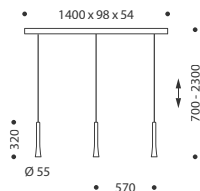

220-240 V AC | 50-60 Hz | 34,5 V DC | 2x/3x 300 mA

5,5 kg | 8,7 kg

Typ Type	Farbe Colour	2-flg. Double	3-flg. Triple
Korpus Body	Weiß matt Matt white	63-506-21-21	63-506-31-21
	Schwarz matt Matt black	63-506-21-23	63-506-31-23
Abdeckung Cover	Chrom Chrome	62-506-10-05	62-506-20-05
	Aluminium gebürstet Brushed aluminium	62-506-10-12	62-506-20-12
	Weiß matt Matt white	62-506-10-21	62-506-20-21
	Schwarz matt Matt black	62-506-10-23	62-506-20-23

LED | 2700 K | 1350 lm | 11,2 W | CRI >90

Kopf Head	Artikel Item	Kopf Head	Artikel Item	Kopf Head	Artikel Item
Pearl silver	42-861-50-06	Patagonia spring	42-861-50-36	Espresso	42-861-50-48
Pearl silver		Patagonia spring		Espresso	
Satin copper	42-861-50-15	Red velvet	42-861-50-25	Schwarz matt	42-861-50-23
Satin copper		Red velvet		Matt black	
Atlantic blue	42-861-50-38	Brazilian brown	42-861-50-41	Weiß matt	42-861-50-21
Atlantic blue		Brazilian brown		Matt white