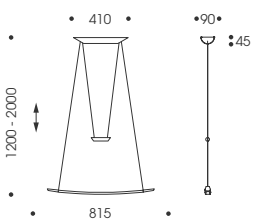

220-240 V AC | 50-60 Hz | 24 V DC

2,3 kg

Pendelleuchte

Höhenverstellbar
Kürzbar
Abhängung auf Anfrage bis 5 m
erhältlich

Metall, Kunstglas

Pendant luminaire

Height adjustable
Can be shortened
Suspension available up to 5 m on
request

Metal, synthetic glass

LISGO SKY: LED | 2700 K | 2950 lm | 32 W | CRI >90

LISGO SKY SHORT: LED | 2700 K | 1500 lm | 16,3 W | CRI >90

Leuchte Luminaire	LISGO SKY	LISGO SKY SHORT
Chrom Chrome	T42-887-10-05	T42-887-30-05
Weiß matt Matt white	T42-887-10-21	T42-887-30-21
Grau matt Matt grey	T42-887-10-45	T42-887-30-45
Schwarz matt Matt black	T42-887-10-23	T42-887-30-23
Rot matt Matt red	T42-887-10-25	T42-887-30-25
Champagner Champagne	T42-887-10-42	T42-887-30-42

Die Farbe von Baldachin und Leuchtenkopf korrespondiert jeweils.
The colour of canopy and luminaire head correspond to each other.