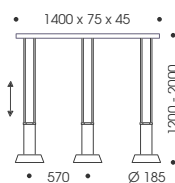

Pendelleuchte

Höhenverstellbar
Kürzbar
Abhängung auf Anfrage bis 5 m
erhältlich

Aluminium, Kunstglas

Pendant luminaire

Height adjustable
Can be shortened
Suspension available up to 5 m on
request

Aluminium, synthetic glass

LED | 2700 K | 1x 1600 lm | 24,5 W | CRI >90

LED | 2700 K | 2x 1600 lm | 42 W | CRI >90

LED | 2700 K | 3x 1600 lm | 63 W | CRI >90

Kopf Head	1-flg. Single	2-flg. Double	3-flg. Triple
Weiß matt * Matt white *	G42-883-20-21	G42-883-30-21	G42-883-40-21
Cashmere Cashmere	G42-883-20-51	G42-883-30-51	G42-883-40-51
Viola Viola	G42-883-20-52	G42-883-30-52	G42-883-40-52
Aquamarin Aquamarine	G42-883-20-50	G42-883-30-50	G42-883-40-50
Grau matt Matt grey	G42-883-21-45	G42-883-33-45	G42-883-43-45
Schwarz matt Matt black	G42-883-21-23	G42-883-33-23	G42-883-43-23
Rot matt Matt red	G42-883-21-25	G42-883-33-25	G42-883-43-25

1-flg. Baldachin immer Chrom, untere Abdeckplatte schwarz glänzend. Mehrflammige Baldachine immer Aluminium gebürstet, außer: * Baldachin Weiß matt. Die schmalen Stirnseiten der Mehrfachbaldachine sind immer Weiß matt.

Single canopy always chrome, lower cover plate bright black. Multi-flame canopies always brushed aluminium, except: * canopy matt white. The narrow front sides of the multiple canopies are always matt white.