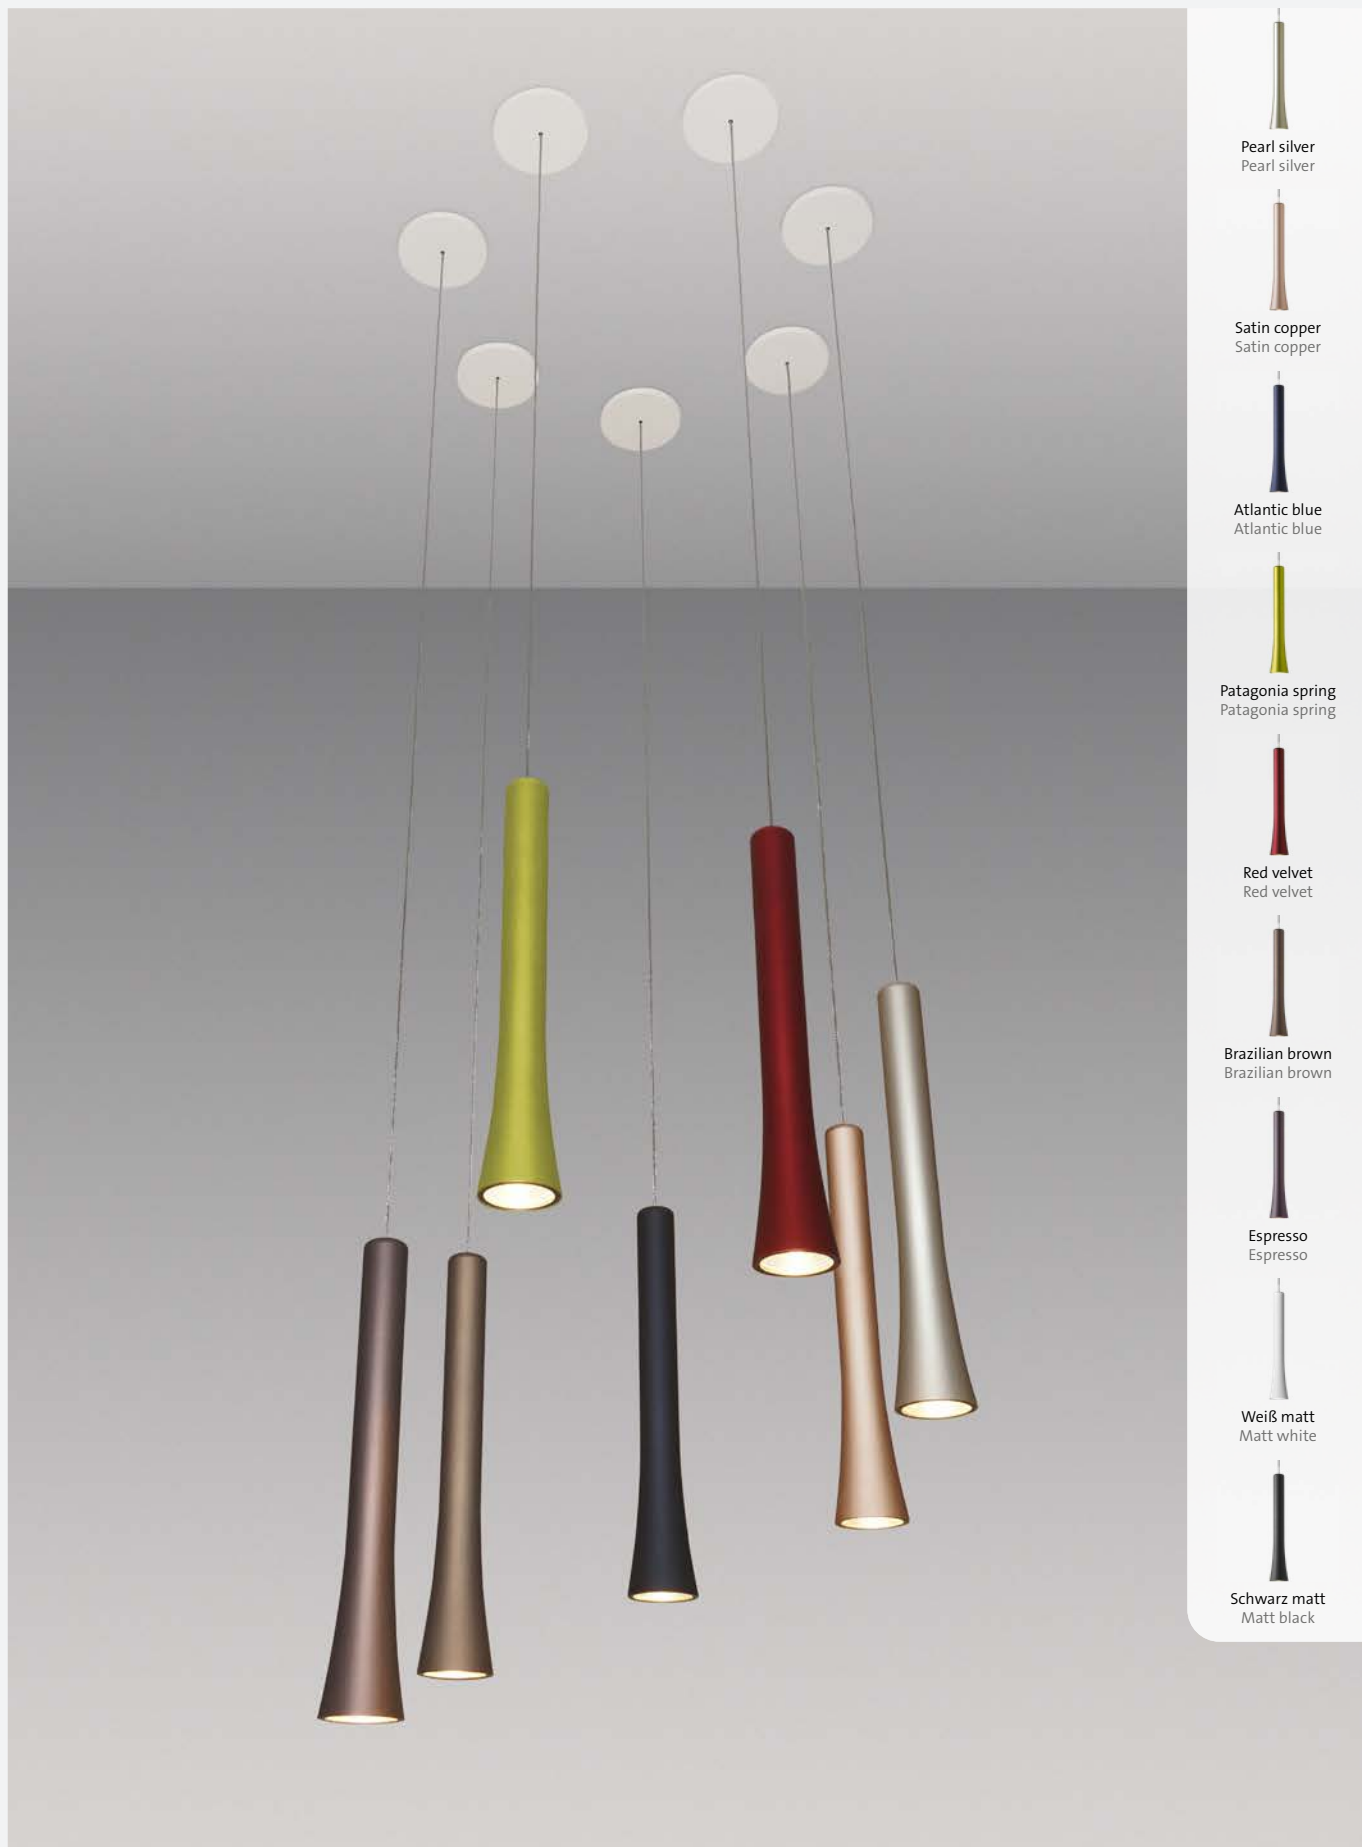

RIO

Pearl silver
Pearl silver

Satin copper
Satin copper

Atlantic blue
Atlantic blue

Patagonia spring
Patagonia spring

Red velvet
Red velvet

Brazilian brown
Brazilian brown

Espresso
Espresso

Weiß matt
Matt white

Schwarz matt
Matt black