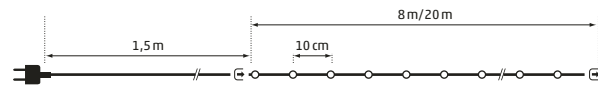

In & Outdoor | Tree Light multicolor PLR  
80 LED | 8 m | green cable |  $\pm$ 1,5 m  
16 colours with various functions  
8x connectable | 230V 6,2W  
Art. LED-PLR-020 | CHF 129.00

In & Outdoor | Tree Light multicolor PLR  
200 LED | 20 m | green cable |  $\pm$ 1,5 m  
16 colours with various functions  
4x connectable | 230V 20,2W  
Art. LED-PLR-021 | CHF 229.00