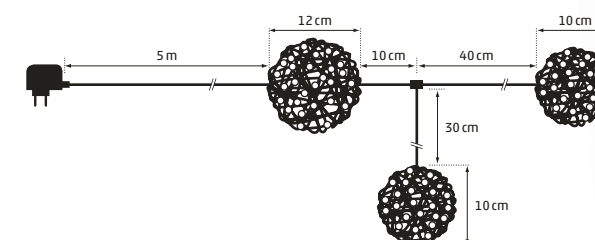

In & Outdoor | Cursa Ball Set
100 LED sunnywarm
1 x ø 12 cm, 2 x ø 10 cm
clear cable | ≈ 5 m
4,5V 1,35W
Art. DKOL-221-05 | CHF 49.90