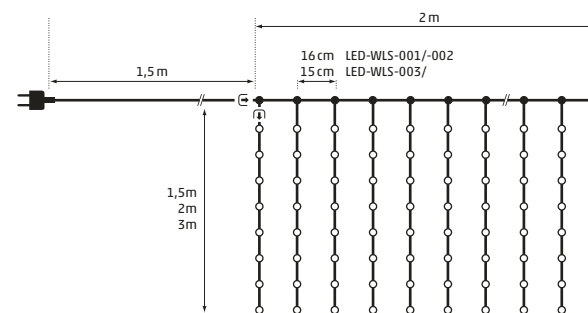

Indoor | Wonder Light Set white

Art. LED-WLS-001 2 x 1,5 m | 216 LED | 12 strings | white cable | $\varnothing$ 1,5 m | 10x connectable | 25,8W | CHF 159.00
Art. LED-WLS-002 2 x 2 m | 288 LED | 12 strings | white cable | $\varnothing$ 1,5 m | 10x connectable | 24,6W | CHF 199.00
Art. LED-WLS-003 2 x 3 m | 468 LED | 13 strings | white cable | $\varnothing$ 1,5 m | 6x connectable | 54,6W | CHF 289.00

Spare String white
Ersatzstrang | Rameau de rechange

Art. ES-LED-WLS-001 1,5 m | 18 LED | CHF 14.00
Art. ES-LED-WLS-002 2 m | 24 LED | CHF 17.00
Art. ES-LED-WLS-003 3 m | 36 LED | CHF 23.00