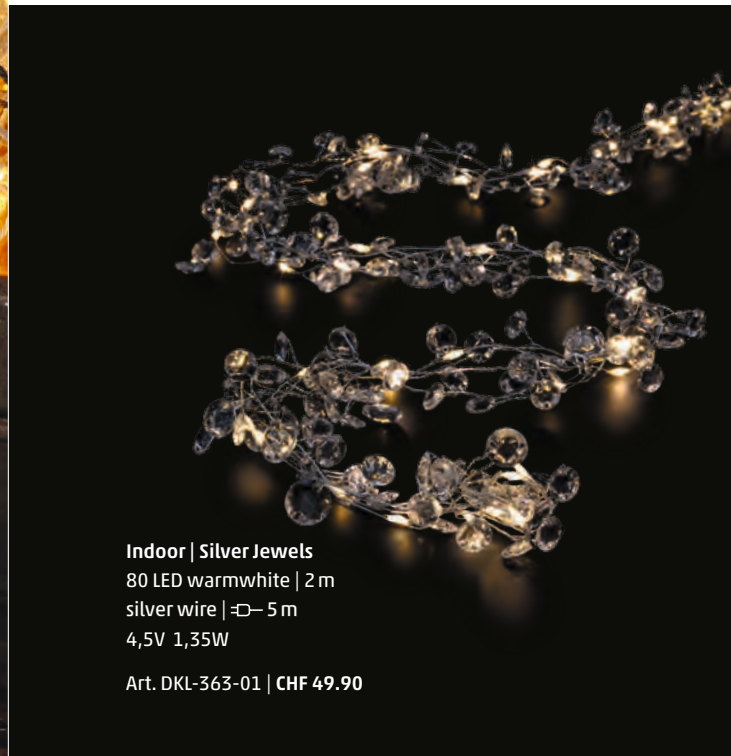

Indoor | Silver Leaves
80 LED warmwhite | 2 m
silver wire | ≈ 5 m
4,5V 1,35W
Art. DKL-362-01 | CHF 39.00