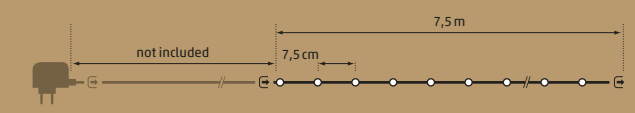

In & Outdoor | Connect String
50 LED warmwhite | 3,75 m
green cable | Ø 3 m
24x connectable | 31V 6W
Art. DKL-260-05 | CHF 29.90

In & Outdoor | Connect String
100 LED warmwhite | 7,5 m
green cable | Ø 3 m
12x connectable | 31V 6W
Art. DKL-260-01 | CHF 49.00

In & Outdoor | Connect String
300 LED warmwhite | 22,5 m
green cable | Ø 3 m
4x connectable | 31V 6W
Art. DKL-260-03 | CHF 99.00

In & Outdoor | Connect String Extension
100 LED warmwhite | 7,5 m
green cable
without transformer
12x connectable | 31V 6W
Art. DKL-260-02 | CHF 39.00