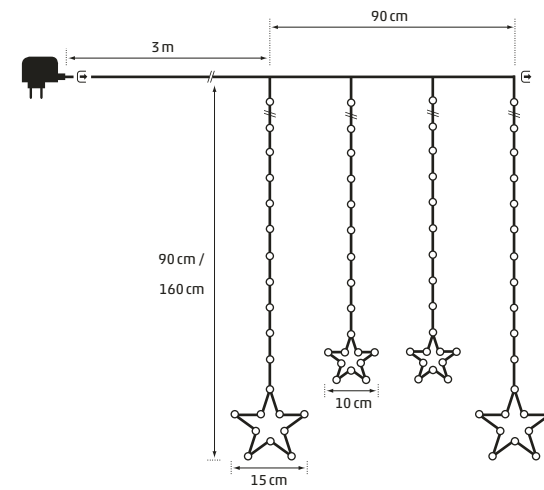

In & Outdoor
Angel Star Curtain
56 LED warmwhite
90x90 cm | clear cable
5x connectable
⌀- 3 m | 12V 6W
Art. DKL-390-01
CHF 19.90

In & Outdoor
Angel Star Curtain
84 LED warmwhite
90x160 cm | clear cable
5x connectable
⌀- 3 m | 12V 6W
Art. DKL-390-02
CHF 29.90

In & Outdoor | 2D Star Set
80 LED sunnywarm
⌀ 10/15 x 100 cm
black cable | ⌀- 30 cm
AA, 3x1,5V | Timer 6h on, 18h off
Art. BOL-397-01 | CHF 19.90

In & Outdoor
Foldable XMAS Tree
130 LED warmwhite
70 x 93 cm | clear cable
⌀- 5 m | 3.2V 1.92W
Art. DKOL-473-01
CHF 59.90