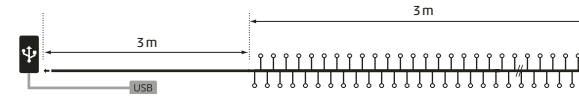

In & Outdoor | Recharge Cluster
8 functions | 160 LED warmwhite | 3 m
Recharge 3600 mAh, included
Easy Timer 6h on, 18h off

green cable | □– 3 m
Art. ACL-007-01 | CHF 59.90

white cable | □– 3 m
Art. ACL-008-01 | CHF 59.90

→ Easy Timer:
Sobald eingeschaltet, befindet sich die Lichterkette automatisch im Timer Modus.

→ Easy Timer:
La guirlande lumineuse se met automatiquement en mode minuterie dès qu'elle est allumée.