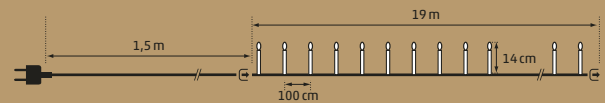

In & Outdoor | Candle Light
20 LED warmwhite | 19 m
green cable | $\varnothing$ 3 m
7x connectable | 230V 4,8W
Art. DKOL-057-05 | CHF 189.00