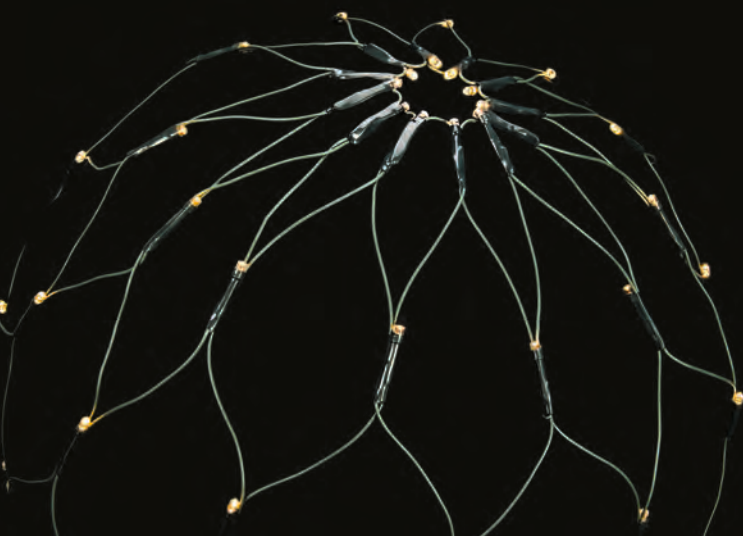

**Spare String white**  
 Ersatzstrang | Rameau de rechange

Art. ES-LED-WLS-001 1,5 m | 18 LED | CHF 14.00  
 Art. ES-LED-WLS-002 2 m | 24 LED | CHF 17.00  
 Art. ES-LED-WLS-003 3 m | 36 LED | CHF 23.00