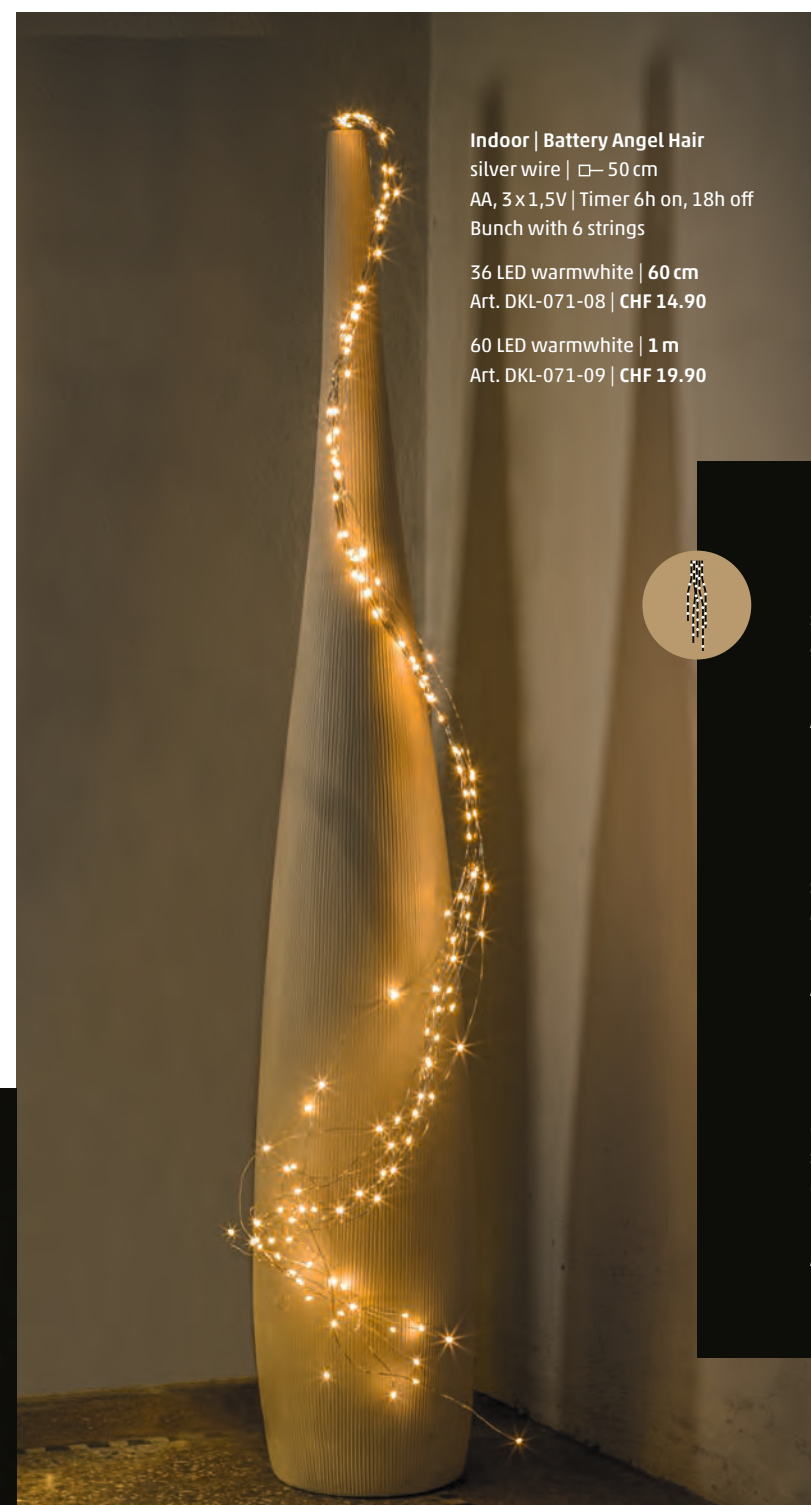

Indoor | Battery Angel Hair
silver wire | □- 50 cm
AA, 3 x 1,5V | Timer 6h on, 18h off
Bunch with 6 strings
36 LED warmwhite | 60 cm
Art. DKL-071-08 | CHF 14.90
60 LED warmwhite | 1 m
Art. DKL-071-09 | CHF 19.90