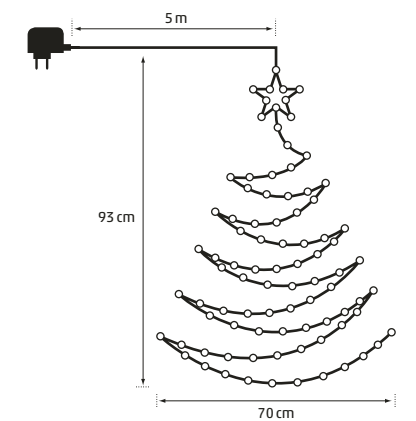

In & Outdoor
Foldable XMAS Tree
130 LED warmwhite
70 x 93 cm | clear cable
⌀- 5 m | 3.2V 1.92W
Art. DKOL-473-01
CHF 59.90