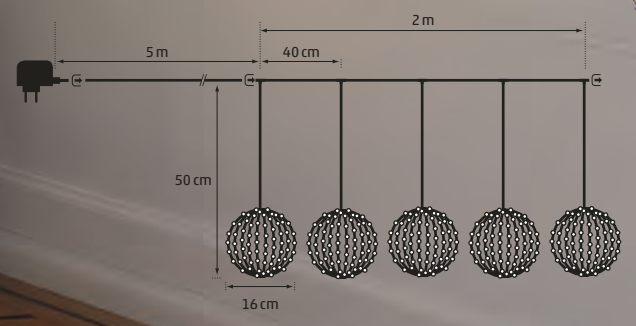

In & Outdoor | Royal Ball Set
750 LED warmwhite
ø 16 x 200 x 50 cm
clear cable | -D- 5 m
3x connectable | 12V 15W
Art. DKL-380-02 | CHF 99.90