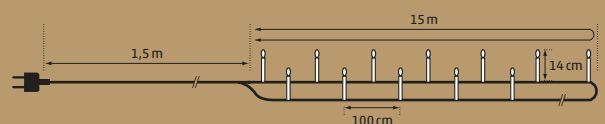

In & Outdoor | Candle Light
16 LED warmwhite | 15 m
green cable | $\varnothing$ 1,5 m
230V 4,8W
Art. DKOL-057-02 | CHF 119.00