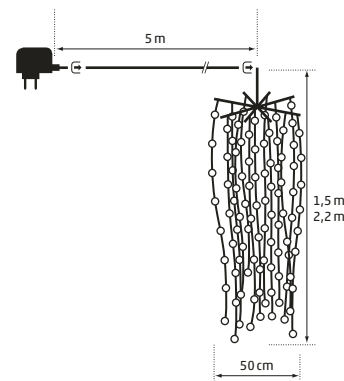

In & Outdoor | Angel Net black
800 LED sunnywarm
2x3 m | black wire | $\pm$ 5 m
2x connectable | 31V 15W
Art. DKL-352-01 | CHF 149.00