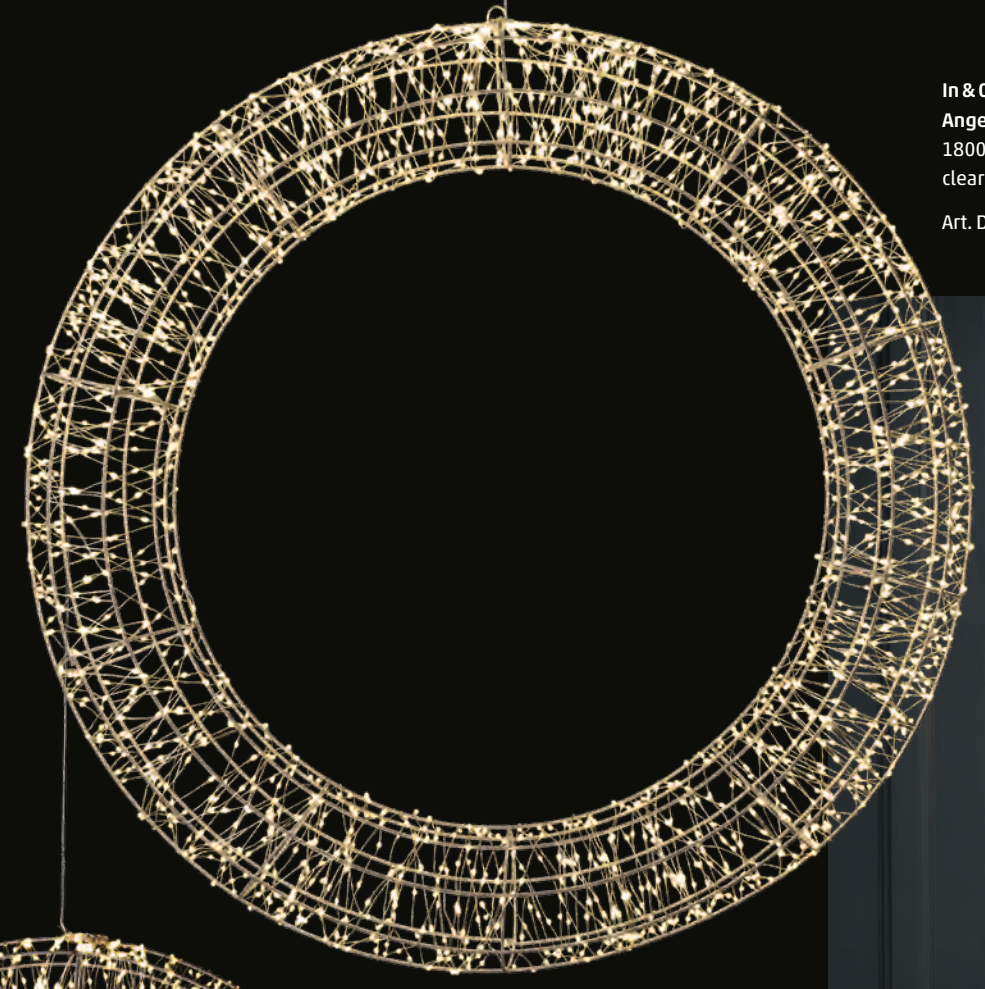

**In & Outdoor**  
**Angel Flake Argento**  
 255 LED warmwhite  
 ø 30 cm  
 clear cable | -D- 5 m  
 4,5V 6W  
 Art. DKOL-457-01 | CHF 49.90

**In & Outdoor**  
**Angel Flake Argento**  
 430 LED warmwhite  
 ø 50 cm  
 clear cable | -D- 5 m  
 4,5V 6W  
 Art. DKOL-457-02 | CHF 69.90