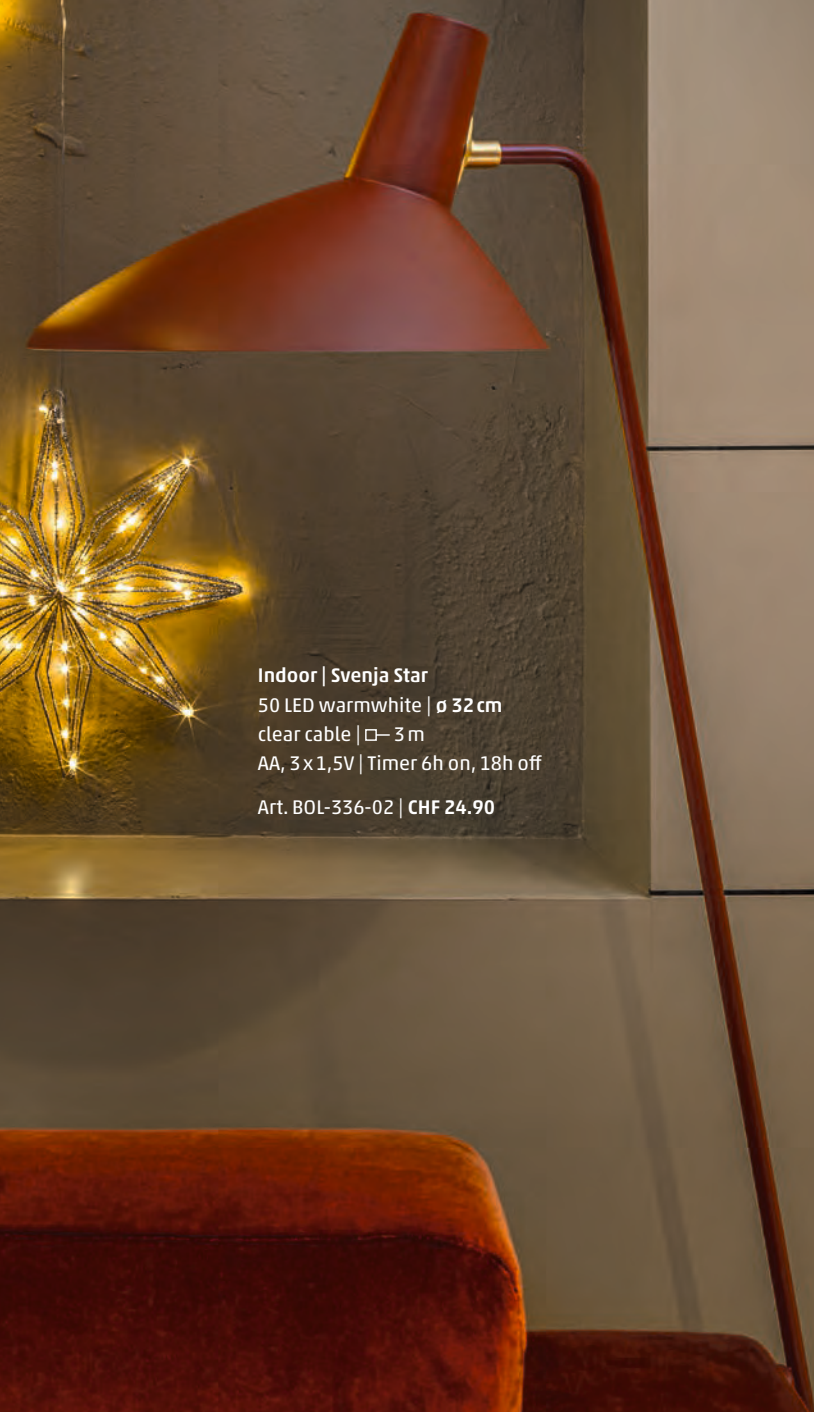

Indoor | XMAS Calendar Reindeer
8 LED warmwhite | 21/42 x 9,5 x 30 cm
AAA, 2x1,5V | Timer 6h on, 18h off
Art. BOL-385-02 | CHF 49.90