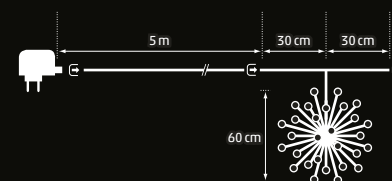

In & Outdoor | Ikarus
160 LED warmwhite
 $\varnothing$ 60 cm
clear cable | $\approx$ 5 m
6x connectable | 24V 6W
Art. DKOL-340-02 | CHF 49.90