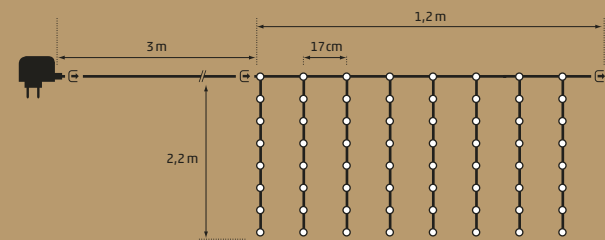

In & Outdoor
LED Timer/Dimmer
5 functions | 4 x 6 x 2 cm
clear cable | 50 cm
31V | Timer 6h on, 18h off
Art. EL-055-03 | CHF 19.90

Indoor
Connect String
100 LED warmwhite | 7,5 m
clear cable | $\varnothing$ 3 m
12x connectable | 31V 6W
Art. DKL-250-01 | CHF 49.00

Indoor | Connect Windowlight
160 LED warmwhite | 8 strings
1,2 x 2,2 m | clear cable | $\varnothing$ 3 m
7x connectable | 31V 6W
Art. DKL-255-01 | CHF 79.00

Verbindungskabel dienen als Verlängerung zwischen den einzelnen Elementen.
Câbles de raccordement s'utilisent comme rallonge entre les divers éléments.

Indoor | Connect Cable
3 m | clear cable
Art. DKL-258-01 | CHF 6.00

In & Outdoor | Connect Play Light
100 LED sunnywarm | 10 m
black cable | $\varnothing$ 5 m
6x connectable | 12V 9W
Art. DKL-341-02 | CHF 39.90

In & Outdoor | Connect Play Light
100 LED warmwhite | 10 m
clear cable | $\varnothing$ 5 m
6x connectable | 12V 9W
Art. DKL-341-01 | CHF 39.90