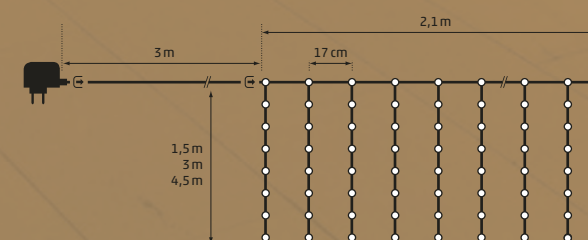

In & Outdoor | Connect Curtain
280 LED warmwhite | 14 strings
2,1x3m | green cable | $\varnothing$ 3 m
4x connectable | 31V 6W
Art. DKL-261-02 | CHF 129.00

In & Outdoor | Connect Curtain
420 LED warmwhite | 14 strings
2,1x4,5m | green cable | $\varnothing$ 3 m
2x connectable | 31V 6W
Art. DKL-261-03 | CHF 169.00