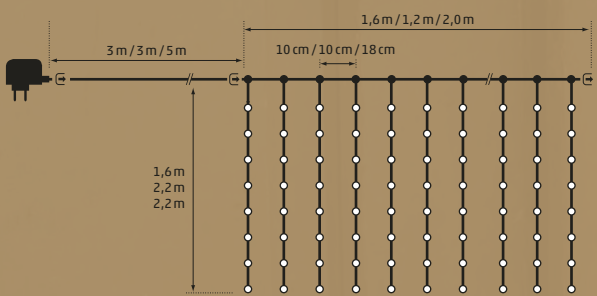

In & Outdoor | Angel Hair Curtain Black
256 LED sunnywarm | 1,6x1,6 m
black wire | -D- 3 m
3x connectable | 12V 9W
Art. DKL-041-05 | CHF 59.00

In & Outdoor | Angel Hair Curtain Black
264 LED sunnywarm | 1,2x2,2 m
black wire | -D- 3 m
3x connectable | 12V 9W
Art. DKL-041-06 | CHF 59.00

In & Outdoor | Angel Hair Curtain Black
264 LED sunnywarm | 2x2,2 m
black wire | -D- 5 m
3x connectable | 12V 9W
Art. DKL-041-07 | CHF 79.90