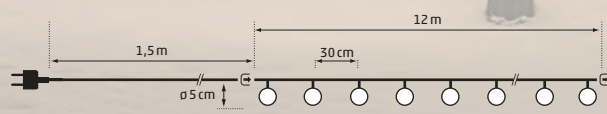

In & Outdoor | Tree bulbs milky PLR
40 LED warmwhite | $\varnothing$ 5 cm
12 m | black cable | $\pm$ 1,5 m
8x connectable | 230V 5,14W
Art. DKL-271-01 | CHF 129.00