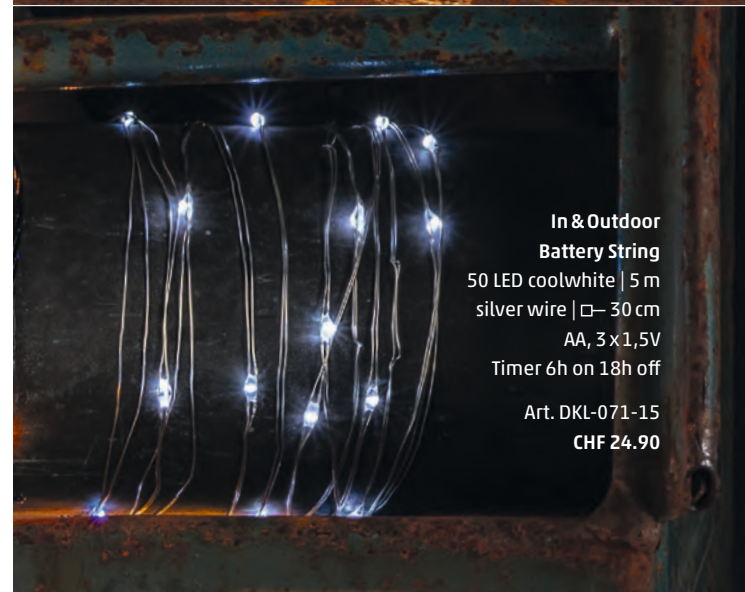

**In & Outdoor
Battery String**
50 LED coolwhite | 5 m
silver wire | ≈ 30 cm
AA, 3 x 1,5V
Timer 6h on 18h off
Art. DKL-071-15
CHF 24.90