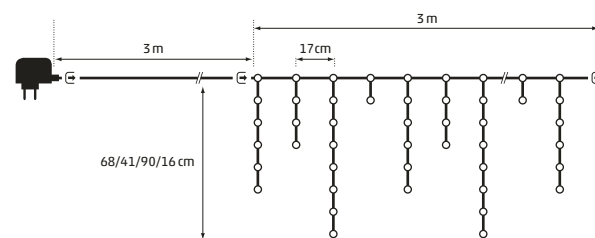

LED Connect Icicle eignen sich hervorragend
zum Betonen von Balustraden oder
Dachkanten – 36 Meter mit einer Strom-
versorgung – ganz schön praktisch.

Les LED Connect Icicle sont parfaites pour la
décoration de balustrades et de gouttières
– 36 mètres avec une seule alimentation –
très pratique.