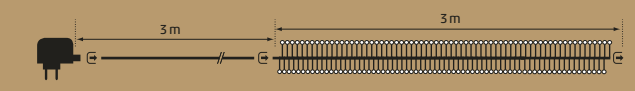

In & Outdoor | Connect Cluster
300 LED warmwhite | 3 m
green cable | Ø 3 m
4x connectable | 31V 6W
Art. DKL-263-01 | CHF 99.00