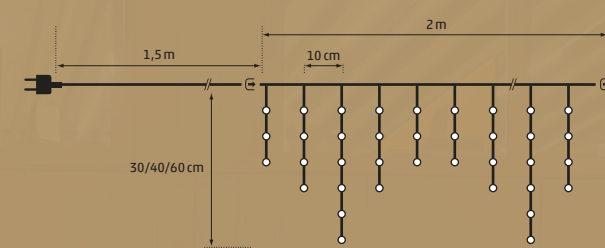

Beachten Sie: Auf den folgenden Seiten finden Sie umfangreiches Zubehör.

Veillez noter: Sur les pages suivantes vous trouverez un grand nombre d'accessoires.

Die verspielte Lichterkette für Dachkontur und Balkon.
La guirlande lumineuse pour contours de toits et balcons.

In & Outdoor | Ice Light PLRS
80 LED warmwhite | 20 strings
2 m | ± 1,5 m
20x connectable | 230V 4,2W

white cable Art. LED-PLR-002-01 | CHF 89.00
green cable Art. LED-PLR-002-02 | CHF 89.00