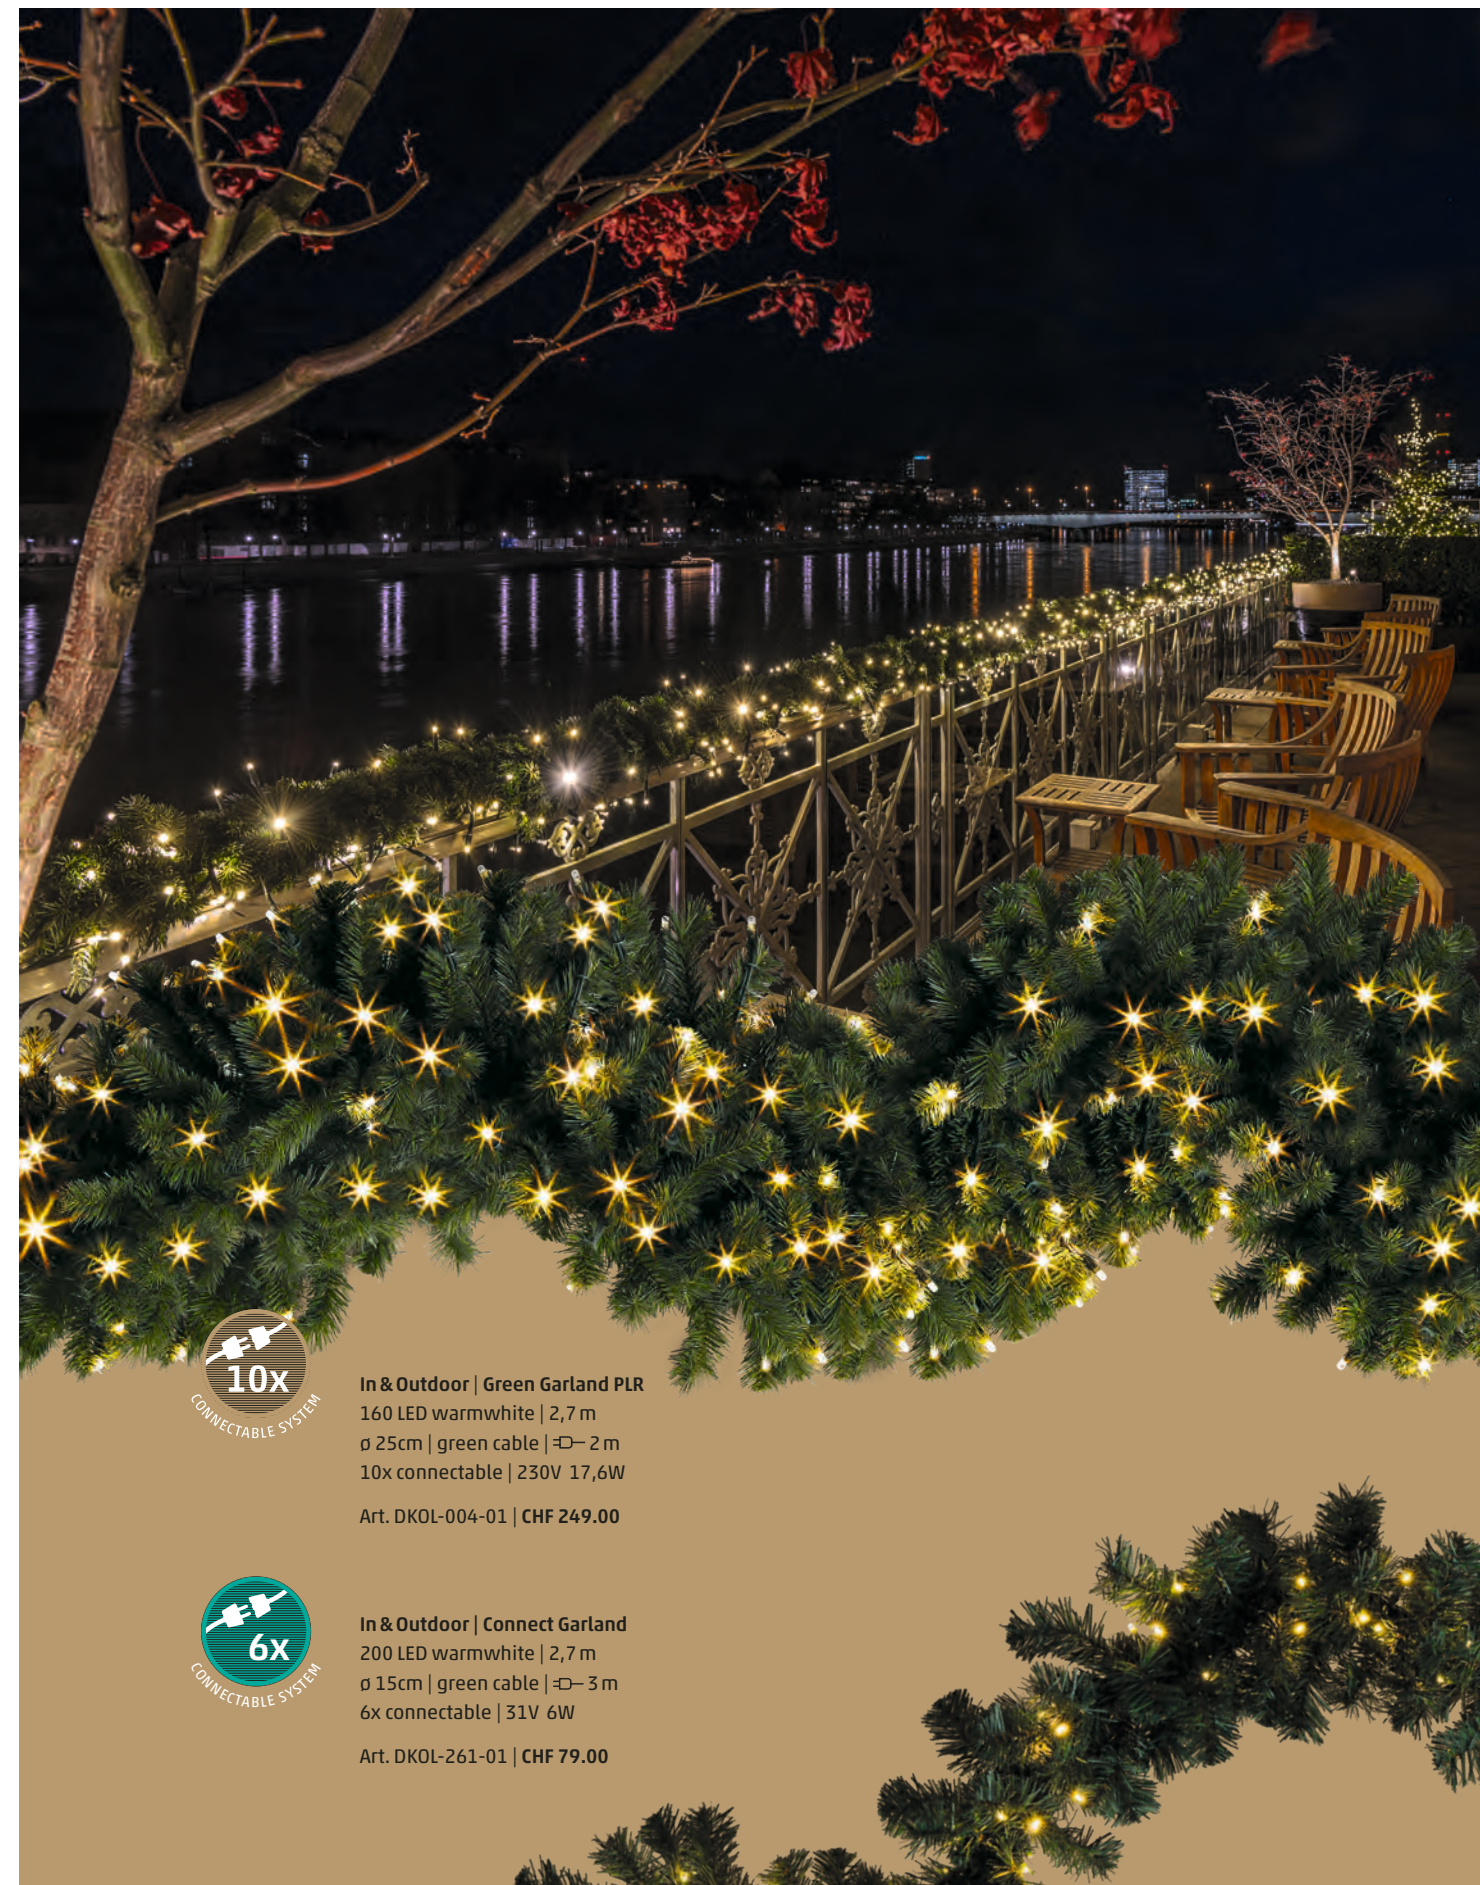

In & Outdoor | Green Garland PLR
160 LED warmwhite | 2,7 m
 $\varnothing$ 25cm | green cable | --- 2 m
10x connectable | 230V 17,6W
Art. DKOL-004-01 | CHF 249.00

In & Outdoor | Connect Garland
200 LED warmwhite | 2,7 m
 $\varnothing$ 15cm | green cable | --- 3 m
6x connectable | 31V 6W
Art. DKOL-261-01 | CHF 79.00