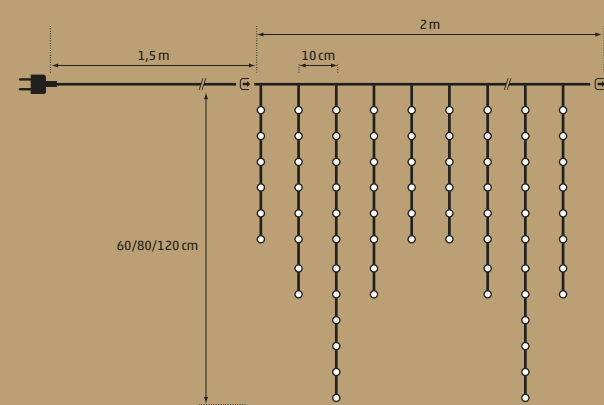

**In & Outdoor | Ice Light PLRS**  
80 LED warmwhite | 20 strings  
2 m | ± 1,5 m  
20x connectable | 230V 4,2W

**white cable** Art. LED-PLR-002-01 | CHF 89.00  
**green cable** Art. LED-PLR-002-02 | CHF 89.00