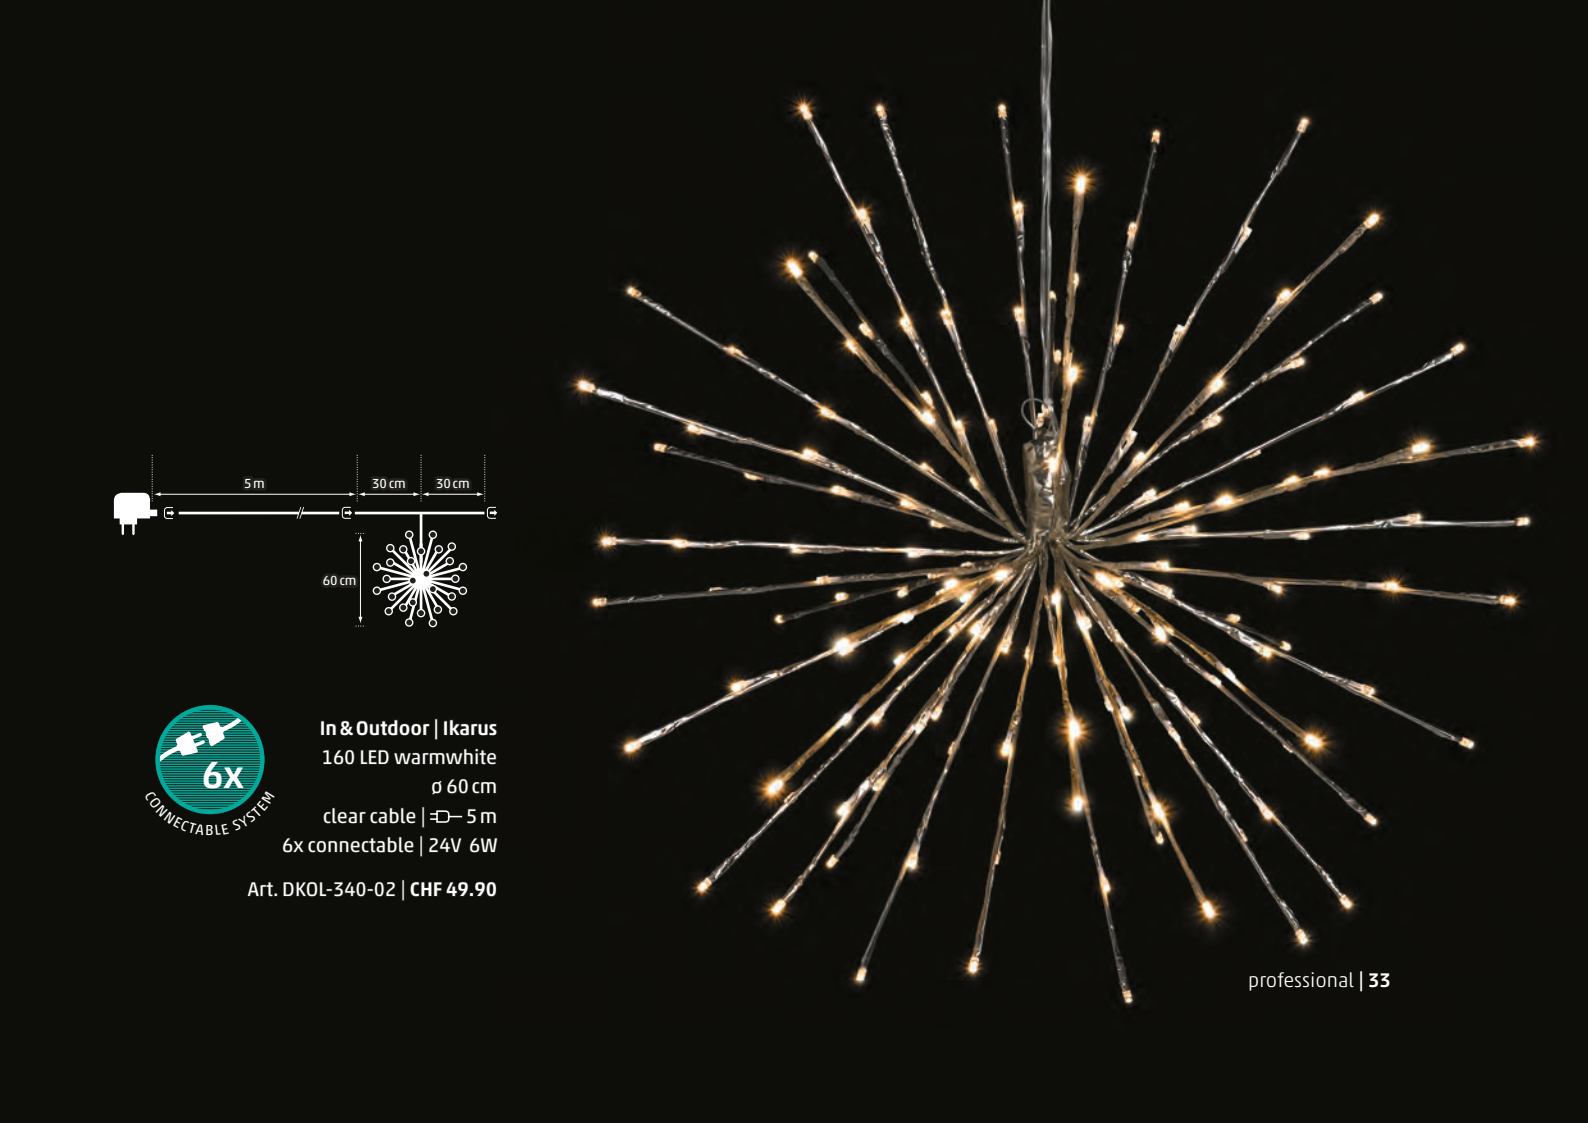

In & Outdoor | Ikarus
160 LED warmwhite
 $\varnothing$ 60 cm
clear cable | $\approx$ 5 m
6x connectable | 24V 6W
Art. DKOL-340-02 | CHF 49.90