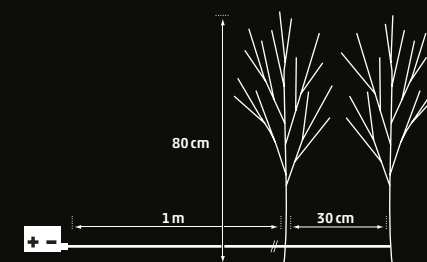

**In & Outdoor**  
**Birch Branches Set**  
100 LED warmwhite | 80 cm  
white cable |  $\square$ - 1 m  
AA, 3 x 1,5V | Timer 6h on, 18h off  
Art. BOL-390-01 | CHF 39.90

**Indoor | Branch Set**  
40 LED warmwhite | 75 cm  
clear cable |  $\square$ - 1 m  
AA, 3 x 1,5V  
Timer 6h on, 18h off  
Art. BOL-342-01  
CHF 39.90