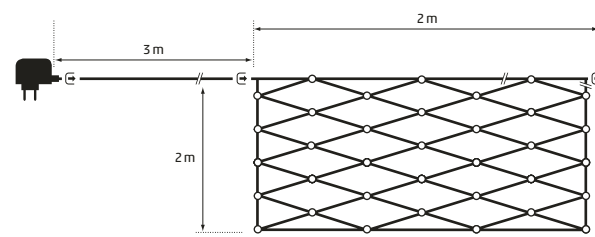

Ideal zum Schmücken von
Sträuchern und Hecken.

Les filets lumineux conviennent
particulièrement pour la
décoration de buissons et de haies.