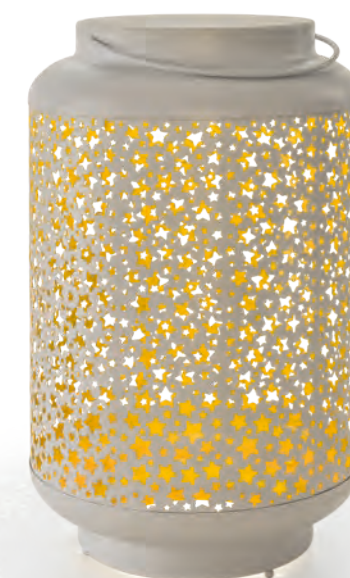

In & Outdoor
XMAS Vintage
Lantern Star
1 LED warmwhite
 ϕ 28x46 cm | creme
clear cable | $\square$ - 3 m
3V 0,9W
Art. DKOL-401-02
CHF 89.00