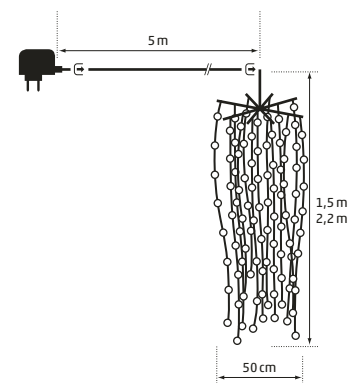

Indoor | Battery Angel String
20 LED warmwhite | 2 m
silver wire | □- 30 cm
AA, 3 x 1,5V | Timer 6h on, 18h off
Art. DKL-071-01 | CHF 9.90

In & Outdoor | Battery Angel String
50 LED warmwhite | 5 m
silver wire | □- 30 cm
AA, 3 x 1,5V | Timer 6h on, 18h off
Art. DKL-071-10 | CHF 24.90

In & Outdoor | Angel String
100 LED warmwhite | 10 m
silver wire | □- 3 m
4,5V 1,35W
Art. DKL-042-01 | CHF 35.00