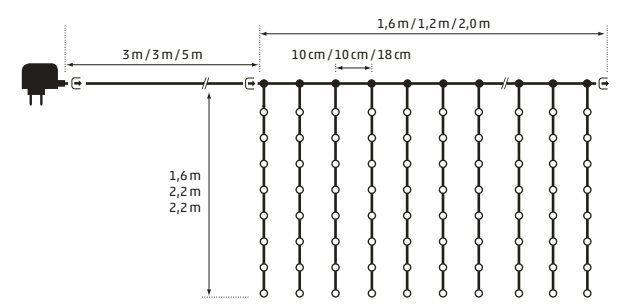

In & Outdoor | Angel Hair Curtain
256 LED warmwhite | 16 strings
1,6 x 1,6 m | silver wire | □- 3 m
3x connectable | 12V 9W
Art. DKL-041-01 | CHF 59.00

In & Outdoor | Angel Hair Curtain
264 LED warmwhite | 12 strings
1,2 x 2,2 m | silver wire | □- 3 m
3x connectable | 12V 9W
Art. DKL-041-02 | CHF 59.00

In & Outdoor | Angel Hair Curtain
264 LED warmwhite | 12 strings
2 x 2,2 m | silver wire | □- 5 m
3x connectable | 12V 9W
Art. DKL-041-03 | CHF 79.90