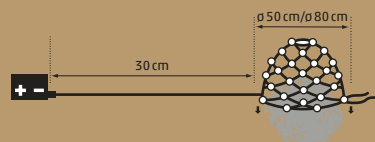

**In & Outdoor
Battery Easy Boxnet**
84 LED warmwhite | $\varnothing$ 50 cm
green cable | $\varnothing$ 30 cm
AA, 3 x 1,5V
Easy Timer 6h on, 18h off
Art. DKL-281-01 | CHF 39.90

**In & Outdoor
Battery Easy Boxnet**
128 LED warmwhite | $\varnothing$ 80 cm
green cable | $\varnothing$ 30 cm
AA, 3 x 1,5V
Easy Timer 6h on, 18h off
Art. DKL-281-02 | CHF 59.90

In & Outdoor | Power Cluster
1500 LED warmwhite | 15 m
green cable | $\varnothing$ 3 m
31V 9W
Art. DKL-340-01 | CHF 199.00