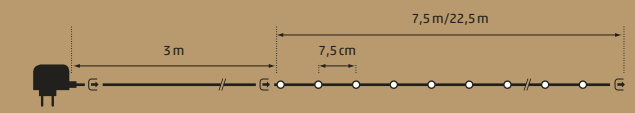

In & Outdoor | Connect String
50 LED warmwhite | 3,75 m
green cable | Ø 3 m
24x connectable | 31V 6W
Art. DKL-260-05 | CHF 29.90

In & Outdoor | Connect String
100 LED warmwhite | 7,5 m
green cable | Ø 3 m
12x connectable | 31V 6W
Art. DKL-260-01 | CHF 49.00

In & Outdoor | Connect String
300 LED warmwhite | 22,5 m
green cable | Ø 3 m
4x connectable | 31V 6W
Art. DKL-260-03 | CHF 99.00

In & Outdoor | Connect String Extension
100 LED warmwhite | 7,5 m
green cable
without transformer
12x connectable | 31V 6W
Art. DKL-260-02 | CHF 39.00