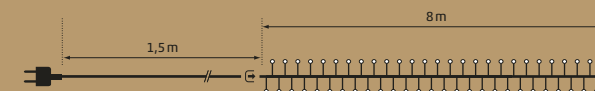

In & Outdoor | Tree Light warmwhite PLR
80 LED | 8 m | white cable | $\varnothing$ 1,5 m
12x connectable | 230V 8,8W
Art. LED-PLR-005-01 | CHF 89.00

In & Outdoor | Tree Light purewhite PLR
80 LED | 8 m | green cable | $\varnothing$ 1,5 m
12x connectable | 230V 8,8W
Art. LED-PLR-001-04 | CHF 89.00

In & Outdoor | Tree Light blue PLR
80 LED | 8 m | green cable | $\varnothing$ 1,5 m
12x connectable | 230V 8,8W
Art. LED-PLR-001-02 | CHF 89.00

In & Outdoor | Tree Light red PLR
80 LED | 8 m | green cable | $\varnothing$ 1,5 m
12x connectable | 230V 8,8W
Art. LED-PLR-001-03 | CHF 89.00

**In & Outdoor
Tree Light warmwhite PLR**
80 LED | 8 m
green cable | $\varnothing$ 1,5 m
12x connectable | 230V 8,8W
Art. LED-PLR-001-01 | CHF 89.00

**In & Outdoor
Tree Light warmwhite PLR**
200 LED | 20 m
green cable | $\varnothing$ 1,5 m
5x connectable | 230V 22W
Art. LED-PLR-003-01 | CHF 189.00

**In & Outdoor
Spare unit warmwhite PLR**
Ersatzstrang | Rameau de rechange
40 LED | 4 m | green cable
230V 4,4W
Art. LED-PLR-004-01 | CHF 45.00

In & Outdoor | Cluster Light PLR
240 LED | 8 m | green cable
12x connectable | 230V 15,3W
Art. LED-PLR-010-01 | CHF 229.00

In & Outdoor | PLR connection Cable
Anschlusskabel
1,5 m | green cable
230V
Art. LED-PLR-AK-G | CHF 14.00

In & Outdoor | PLR Extension Cable
Verlängerungskabel
Rallonge
5 m | green cable
Art. LED-PLR-5M-G | CHF 15.00

In & Outdoor | PLR Extension Cable
Verlängerungskabel
Rallonge
5 m | white cable
Art. LED-PLR-5M-W | CHF 15.00

In & Outdoor | PLR Distribution Ring
Verteilerring | Anneau de distribution
5 plugs | green cable
Art. LED-PLR-VR | CHF 10.00

In & Outdoor | PLR Main Cable
Hauptkabel | Câble principal
1 m | green cable
Art. LED-PLR-HK | CHF 15.00