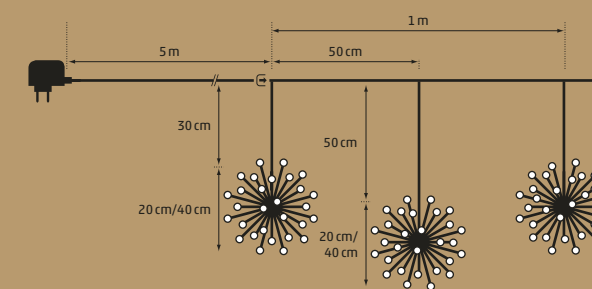

In & Outdoor | Ikarus
160 LED warmwhite
 $\varnothing$ 60 cm
clear cable | $\approx$ 5 m
6x connectable | 24V 6W
Art. DKOL-340-02 | CHF 49.90