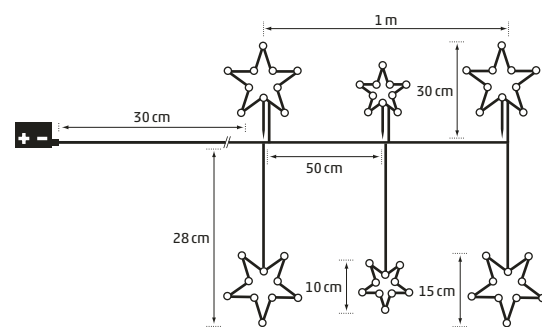

In & Outdoor | 2D Star Set
80 LED sunnywarm
⌀ 10/15 x 100 cm
black cable | ⌀- 30 cm
AA, 3x1,5V | Timer 6h on, 18h off
Art. BOL-397-01 | CHF 19.90